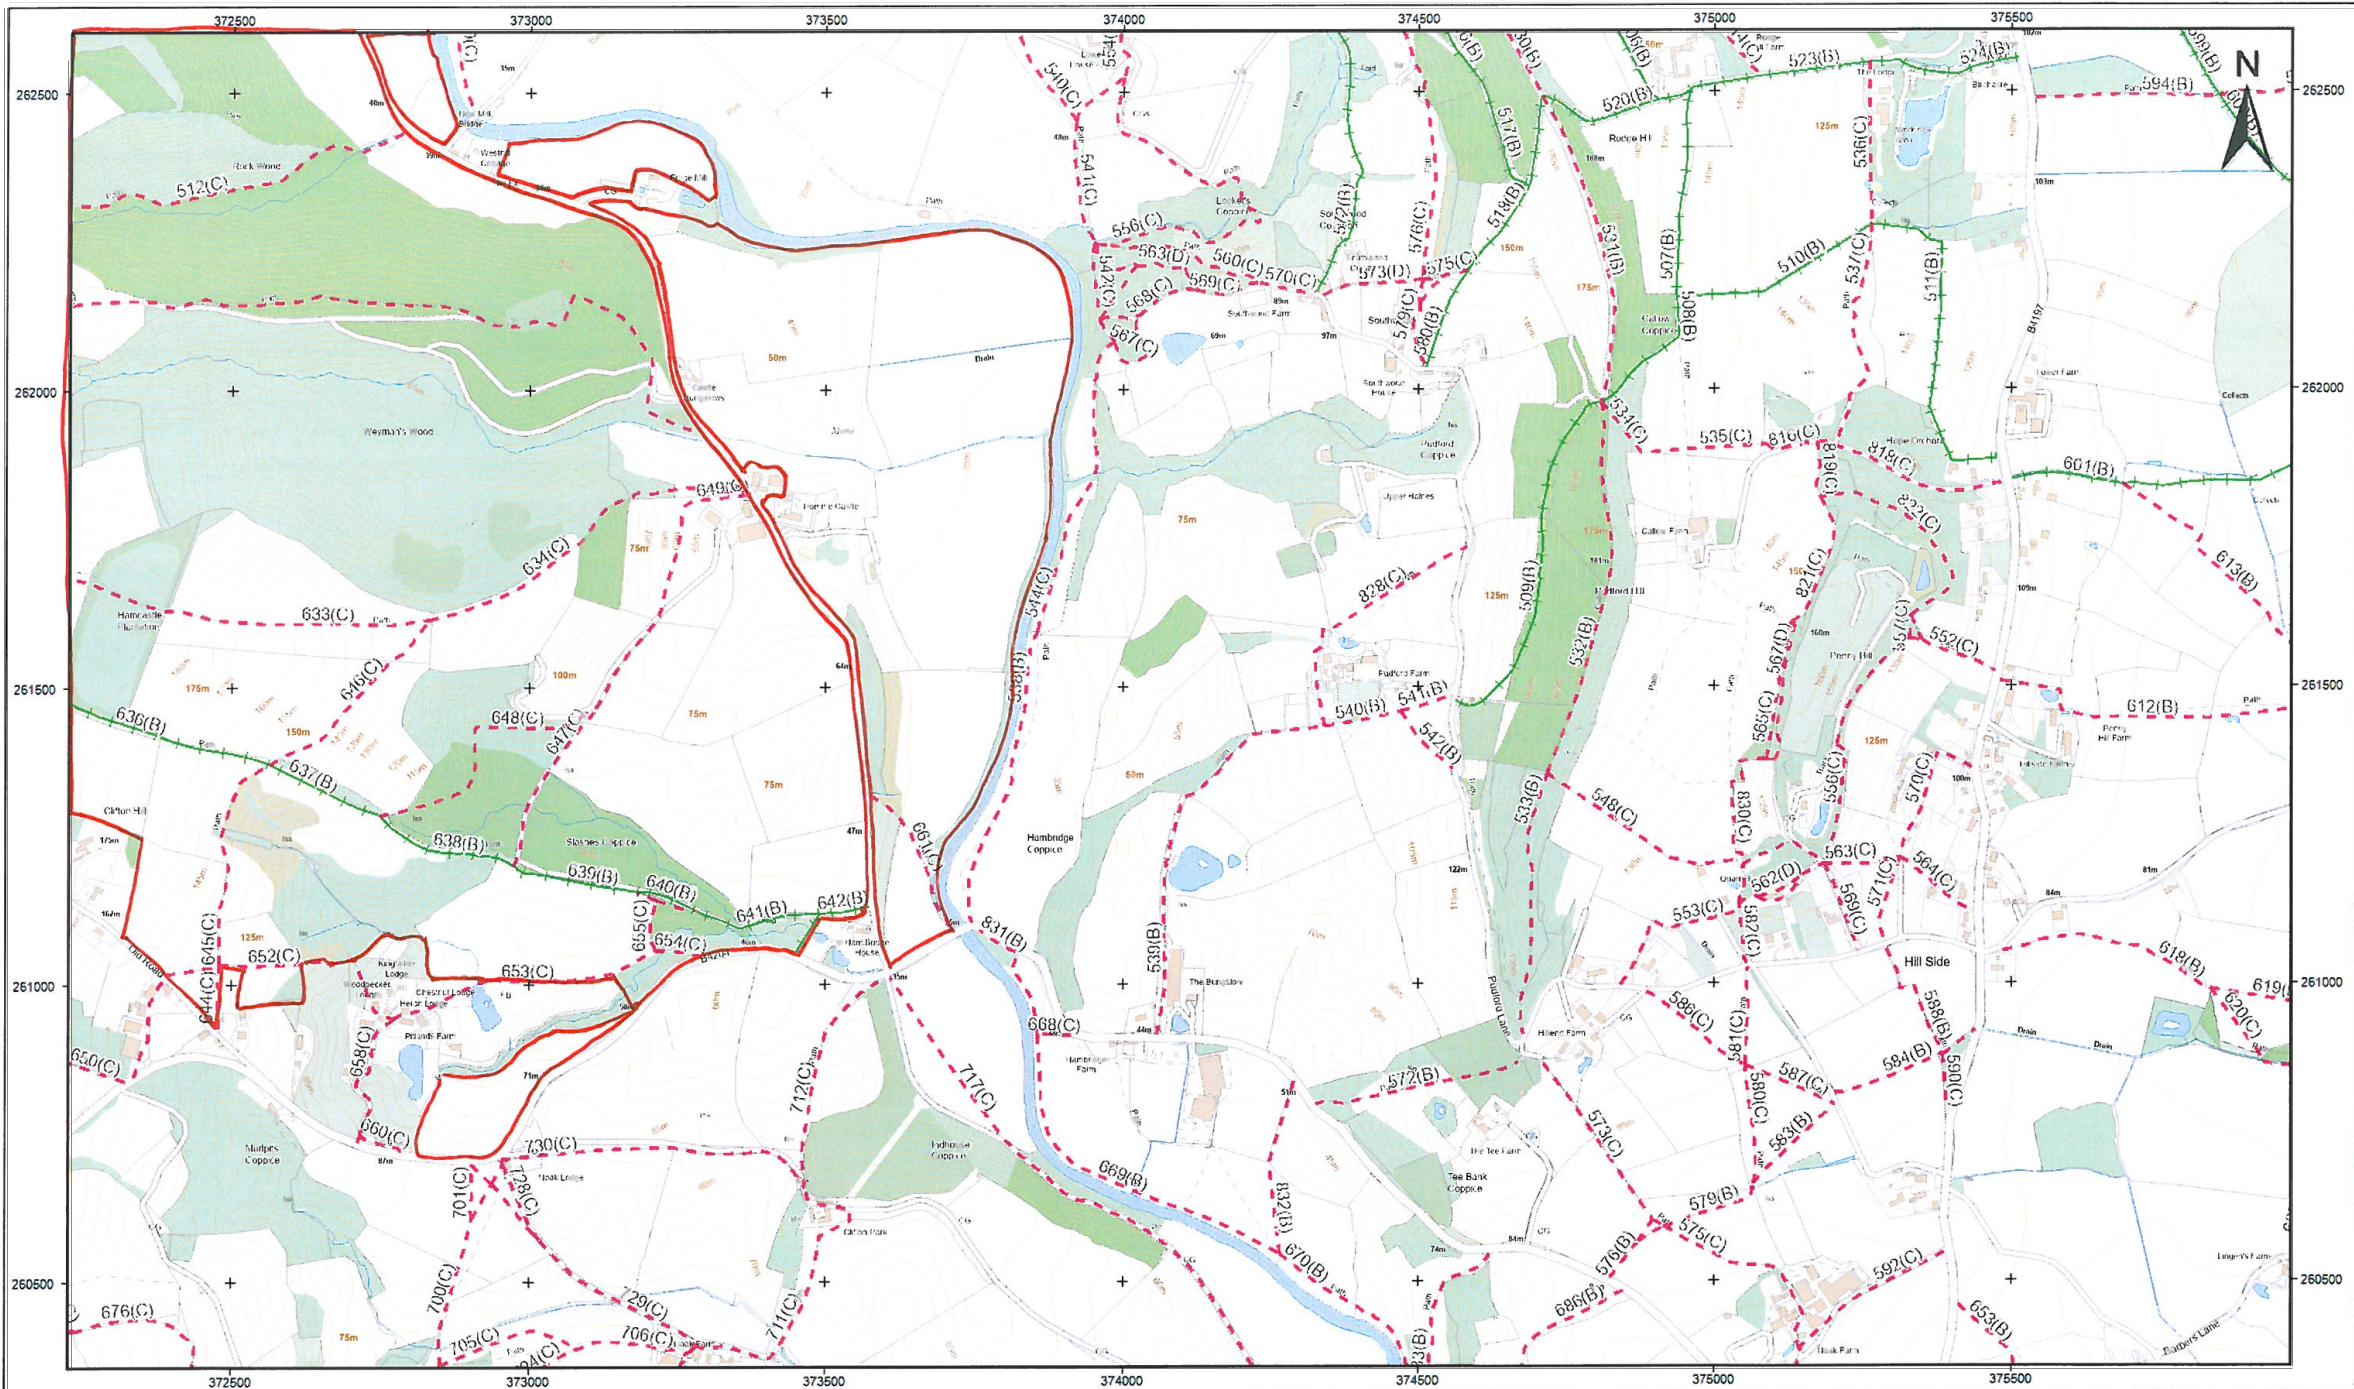

© Crown copyright and database rights 2023
 Ordnance Survey AC0000809204.

Indicative Scale: 1:10,000

Date Printed: 21/9/2023

0 0.1 0.5 1 Km

worcestershire
 county council

Countryside Service
 Worcester Woods Country Park
 Wildwood Drive
 Worcester
 WR5 2LG

© Crown copyright and database rights 2023
 Ordnance Survey AC0000809204.

Indicative Scale: 1:10,000

Date Printed: 21/9/2023

worcestershire
 county council

Countryside Service
 Worcester Woods Country Park
 Wildwood Drive
 Worcester
 WR5 2LG