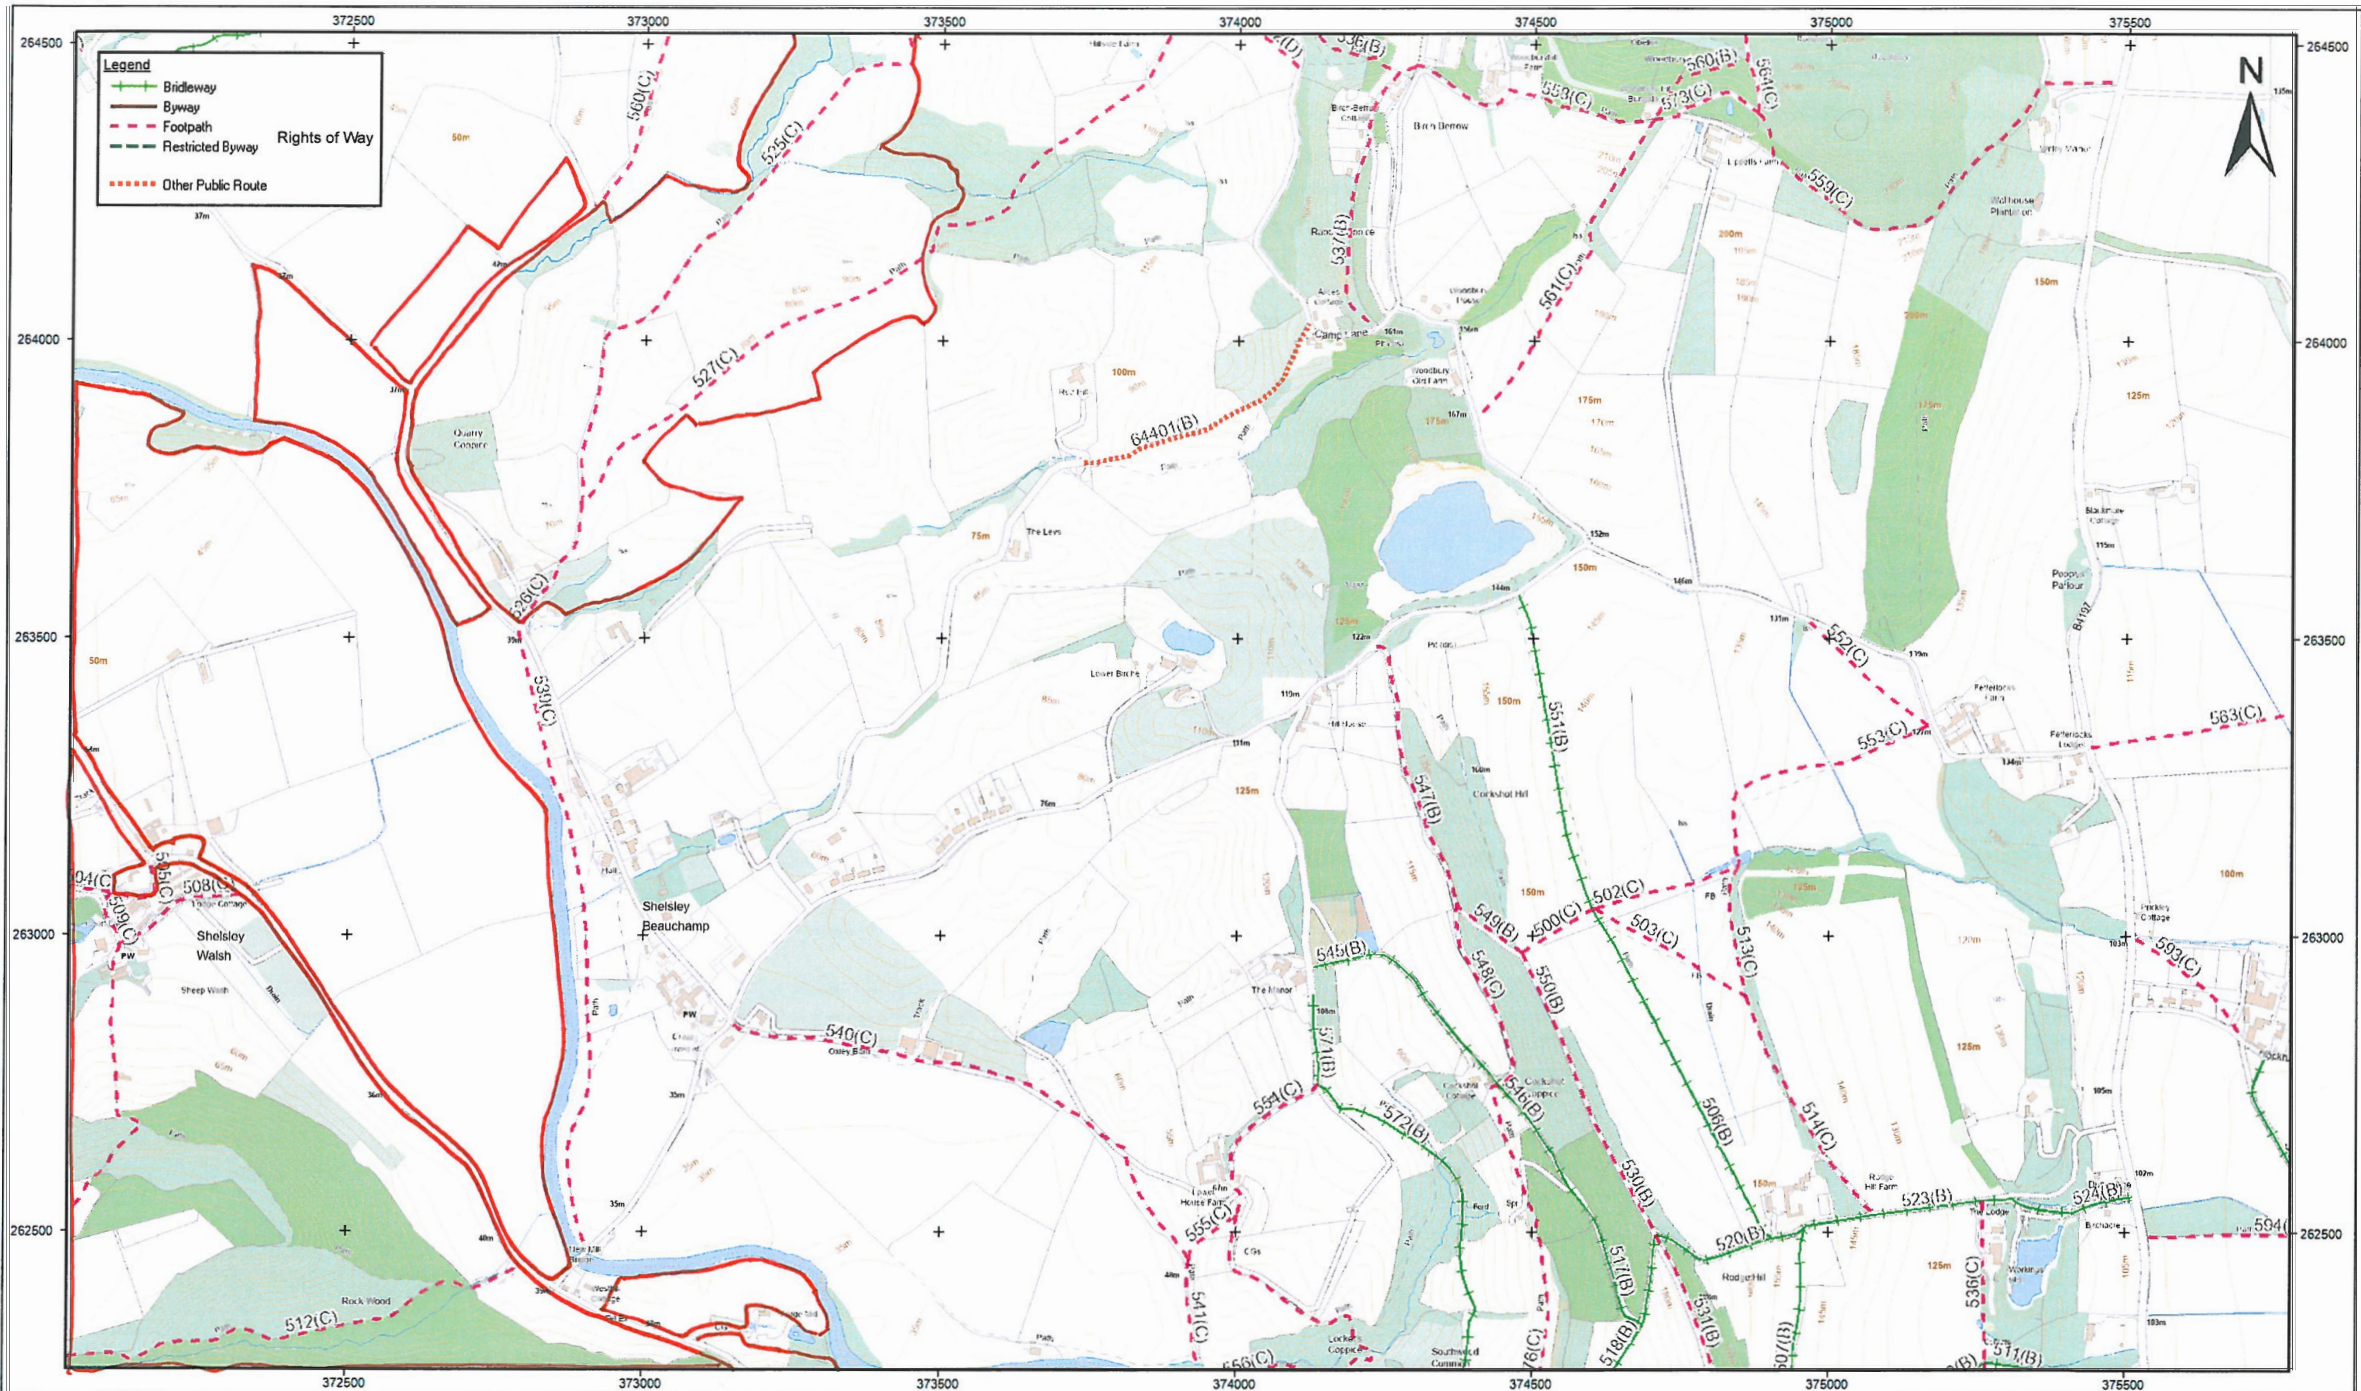

© Crown copyright and database rights 2023
 Ordnance Survey AC0000809204.

Indicative Scale: 1:10,000

Date Printed: 21/9/2023

worcestershire
 county council

Countryside Service
 Worcester Woods Country Park
 Wildwood Drive
 Worcester
 WR5 2LG

© Crown copyright and database rights 2023
 Ordnance Survey AC0000809204.

Indicative Scale: 1:10,000

Date Printed: 21/9/2023

0 0.1 0.5 1 Km

worcestershire
 county council

Countryside Service
 Worcester Woods Country Park
 Wildwood Drive
 Worcester
 WR5 2LG