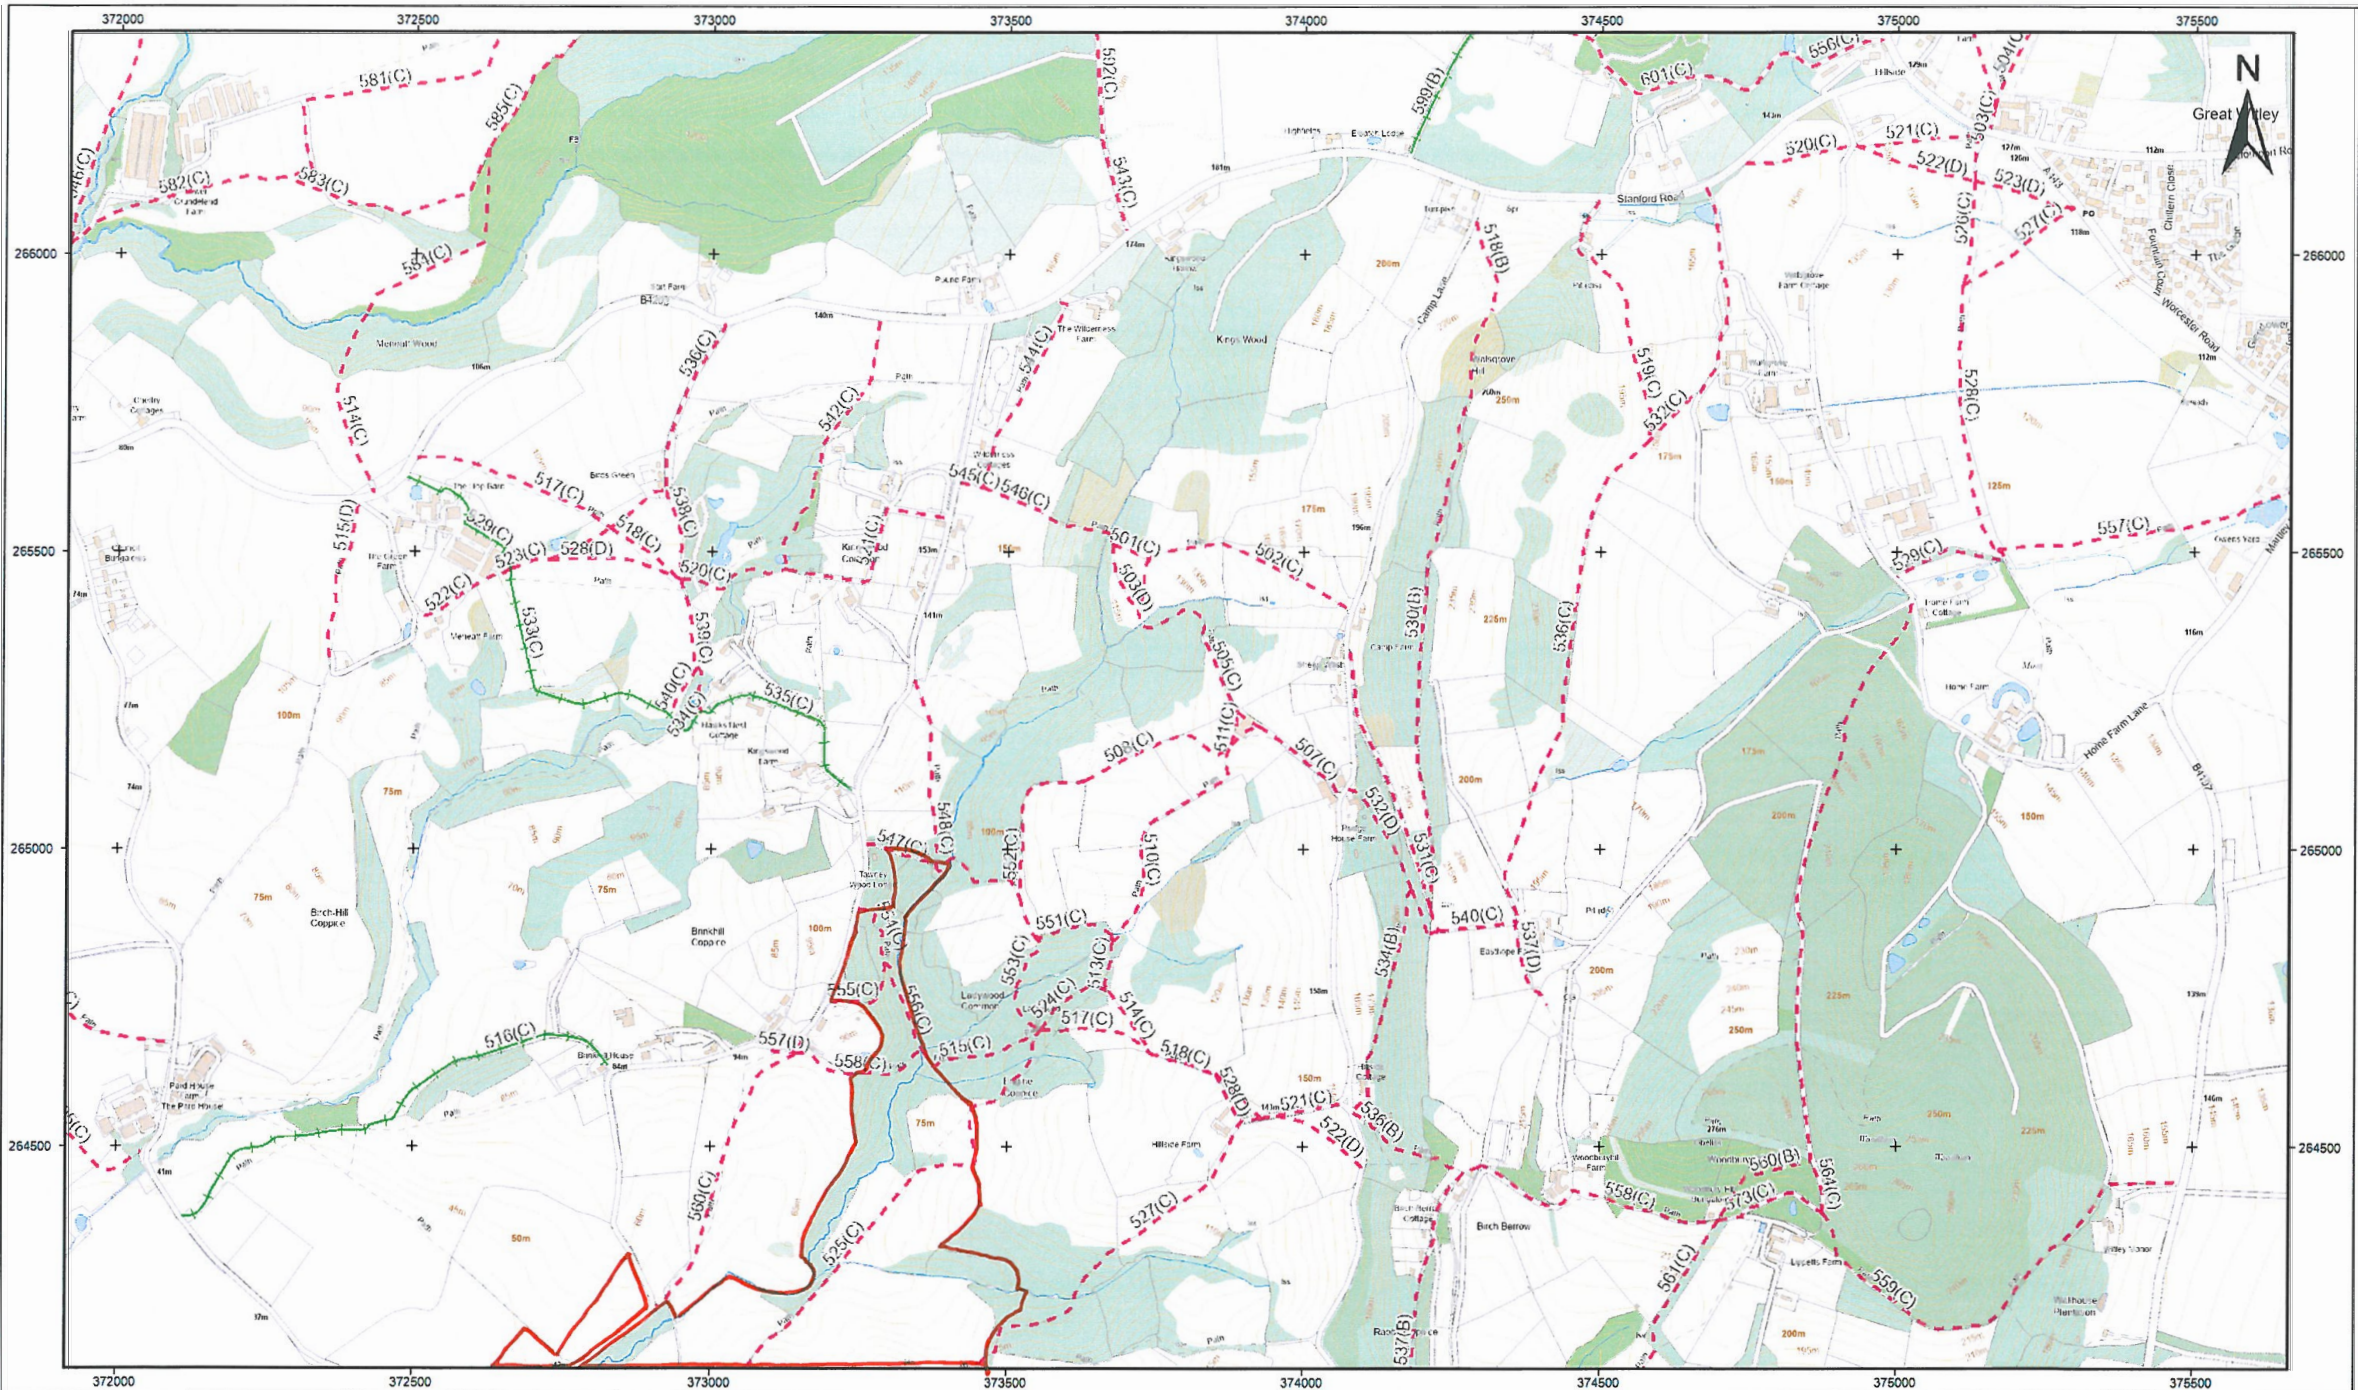

© Crown copyright and database rights 2023
 Ordnance Survey AC0000809204.

Indicative Scale: 1:10,000

Date Printed: 21/9/2023

worcestershire
 county council

Countryside Service
 Worcester Woods Country Park
 Wildwood Drive
 Worcester
 WR5 2LG

© Crown copyright and database rights 2023
 Ordnance Survey AC0000809204.

Indicative Scale: 1:10,000

Date Printed: 21/9/2023

0 0.1 0.5 1 Km

worcestershire
 county council

Countryside Service
 Worcester Woods Country Park
 Wildwood Drive
 Worcester
 WR5 2LG