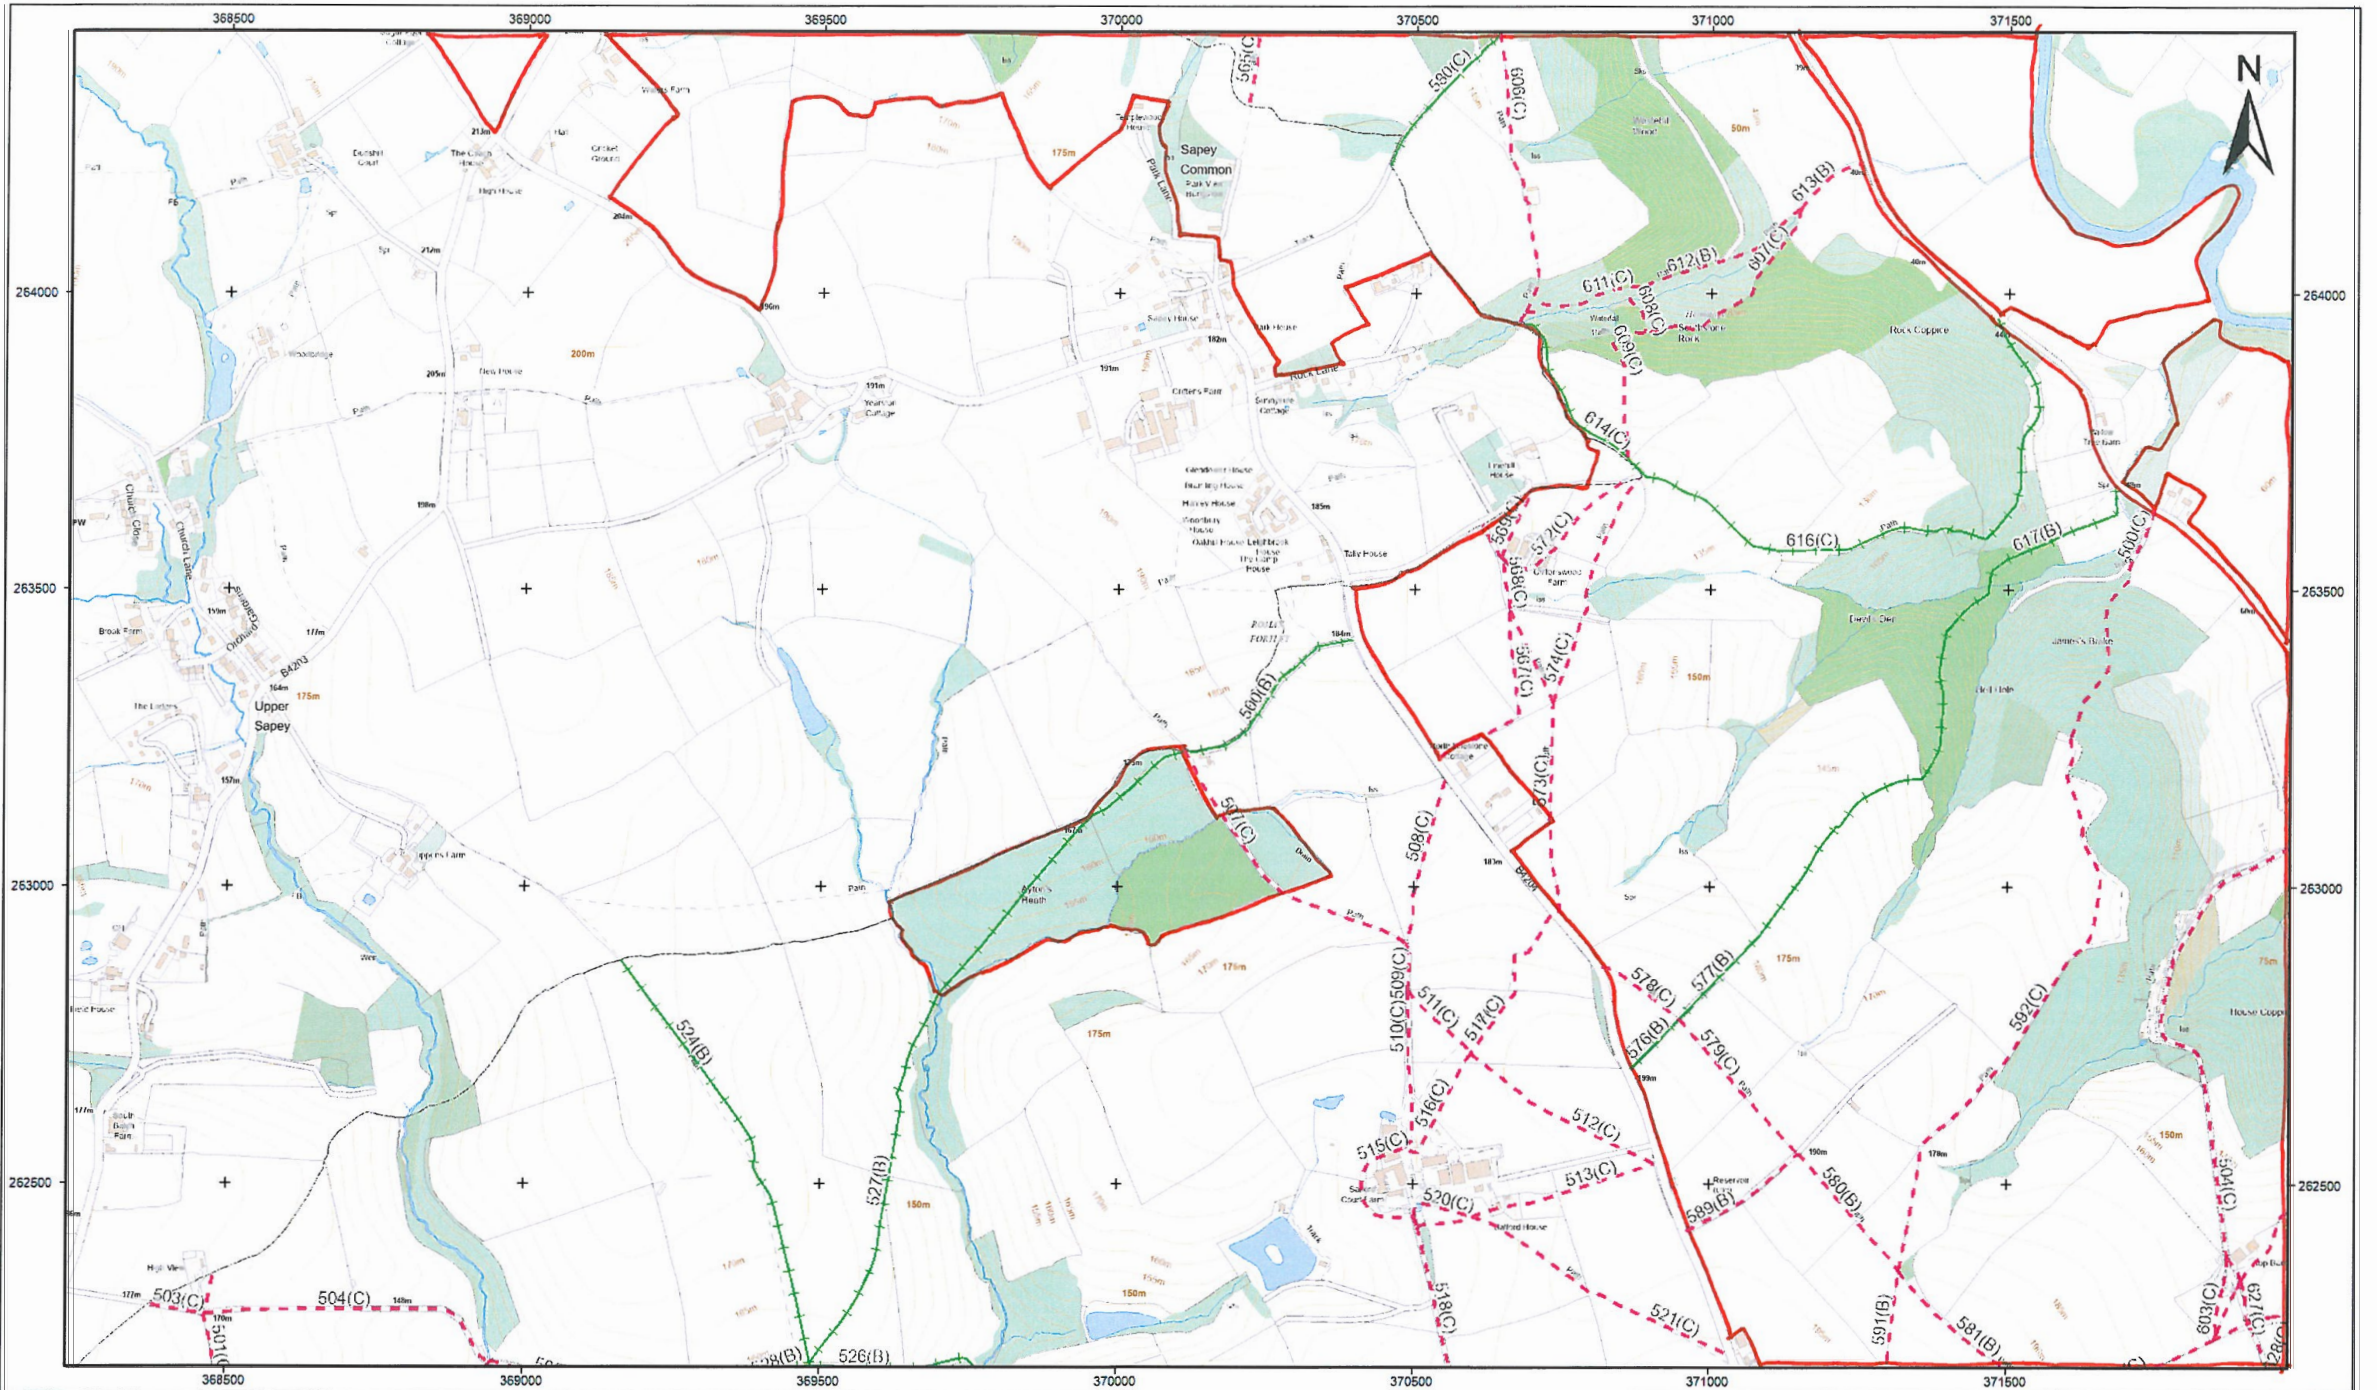

© Crown copyright and database rights 2023
 Ordnance Survey AC0000809204.

Indicative Scale: 1:10,000

Date Printed: 21/9/2023

worcestershire
 county council

Countryside Service
 Worcester Woods Country Park
 Wildwood Drive
 Worcester
 WR5 2LG

© Crown copyright and database rights 2023
 Ordnance Survey AC0000809204.

Indicative Scale: 1:10,000

Date Printed: 21/9/2023

0 0.1 0.5 1 Km

worcestershire
 county council

Countryside Service
 Worcester Woods Country Park
 Wildwood Drive
 Worcester
 WR5 2LG