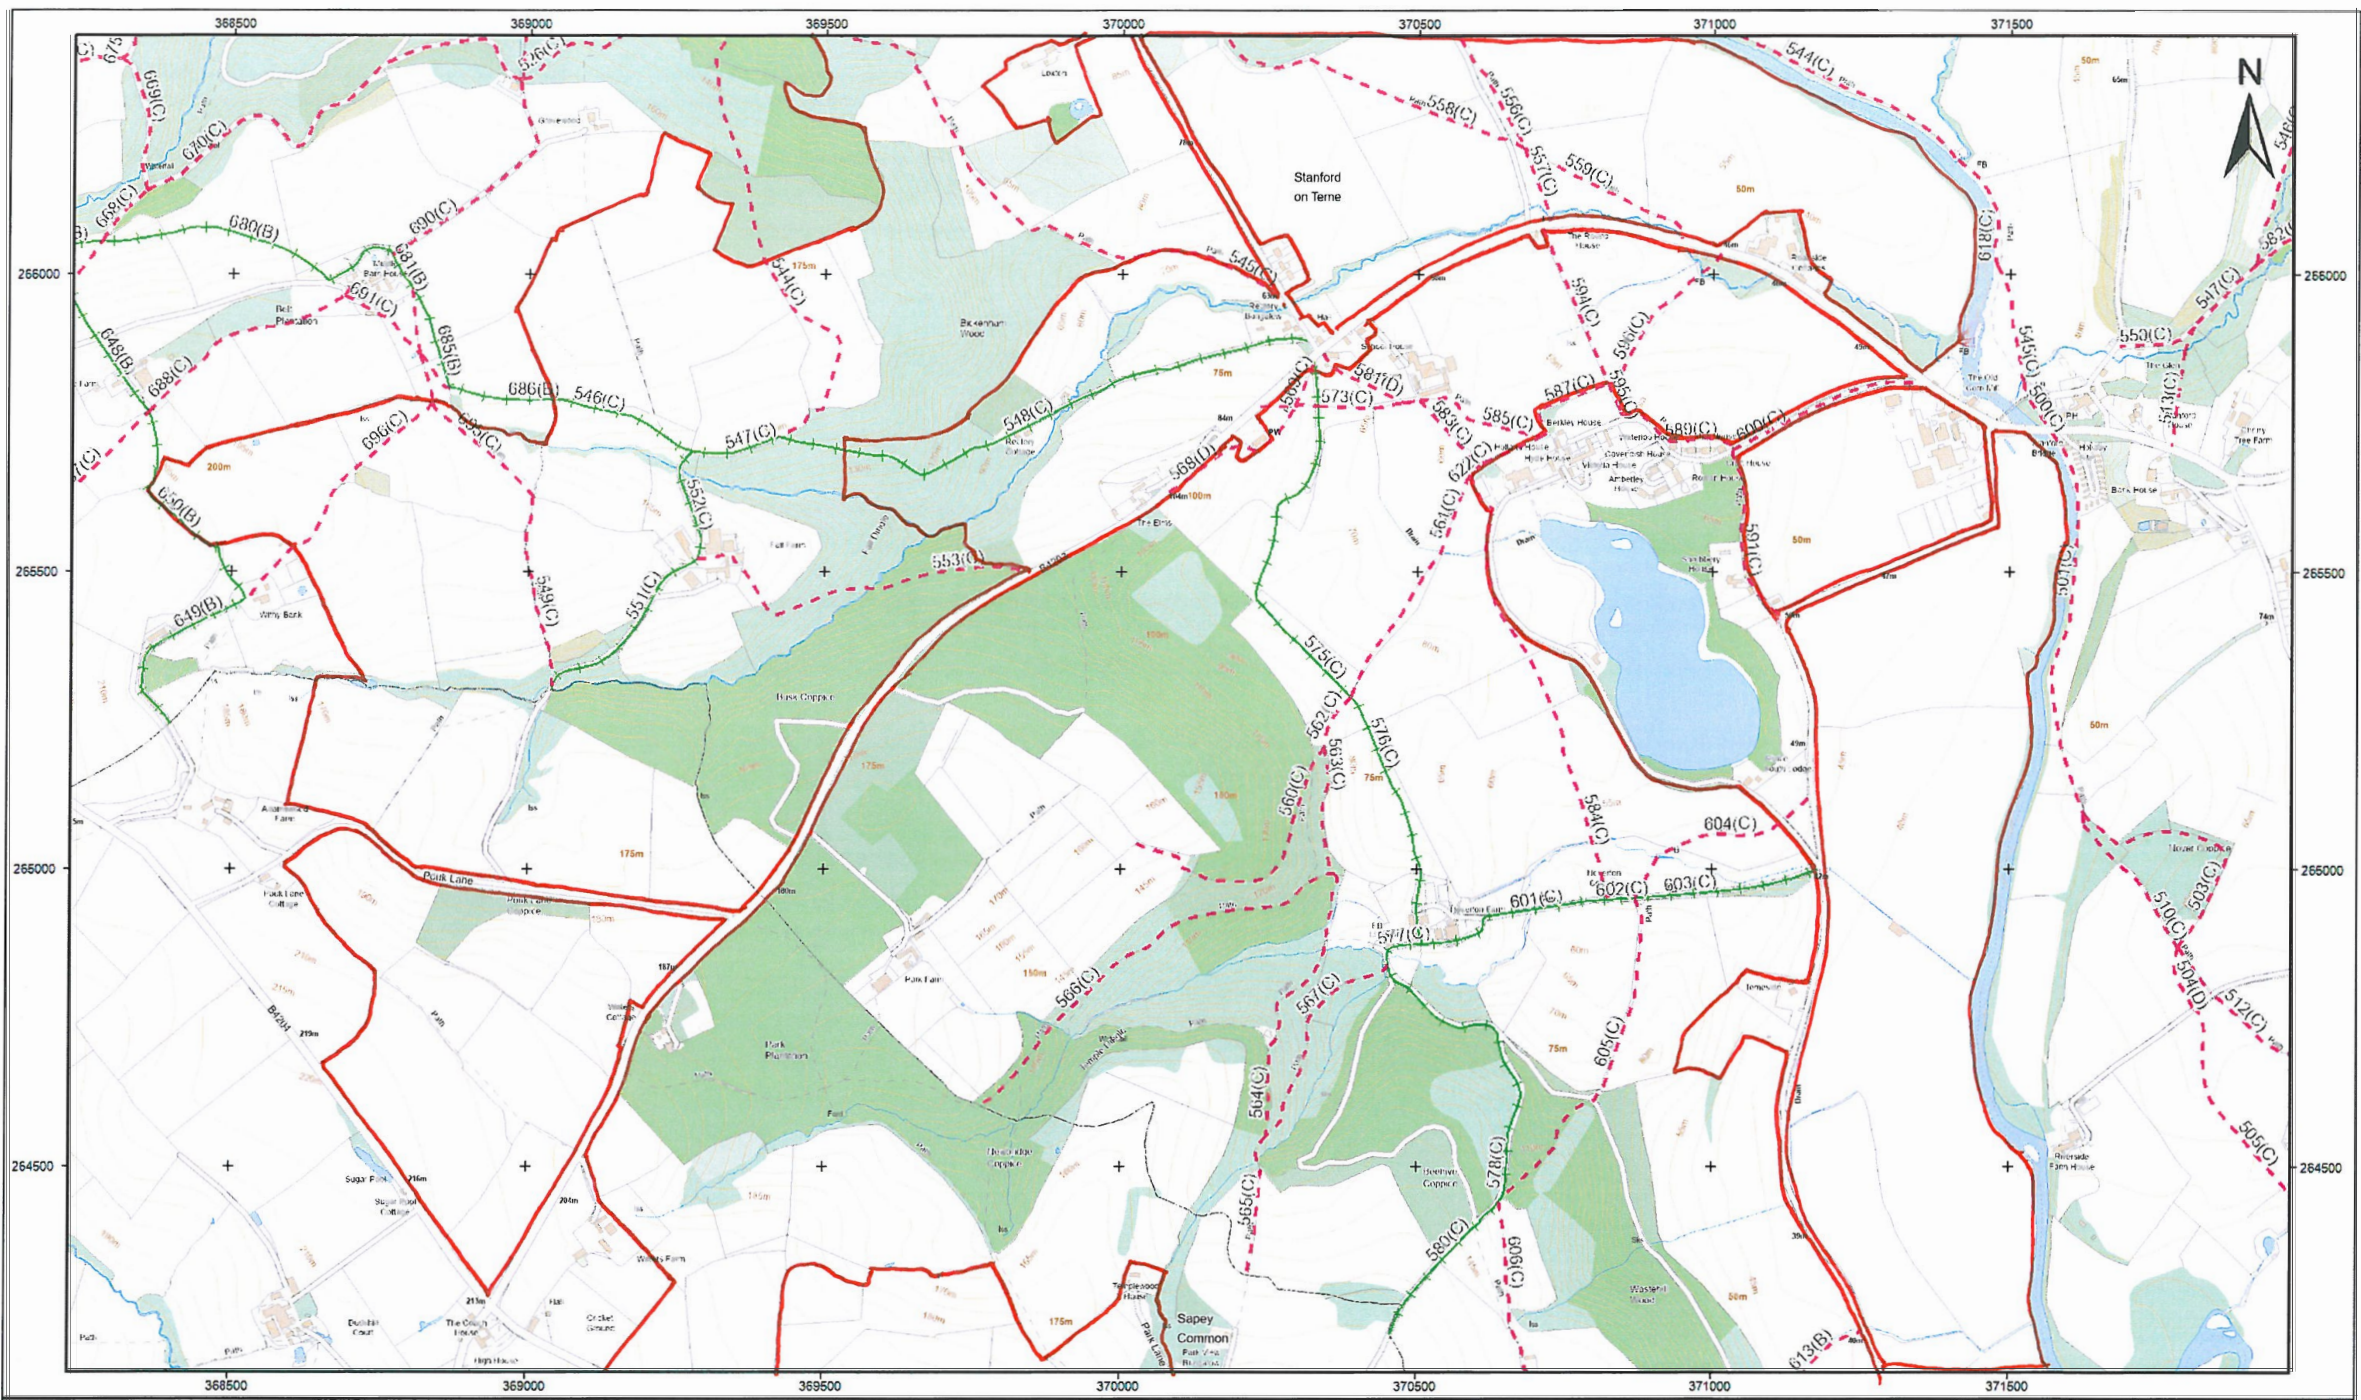

© Crown copyright and database rights 2023
 Ordnance Survey AC0000809204.

Indicative Scale: 1:10,000

Date Printed: 21/9/2023

worcestershire
 county council

Countryside Service
 Worcester Woods Country Park
 Wildwood Drive
 Worcester
 WR5 2LG

© Crown copyright and database rights 2023
 Ordnance Survey AC0000809204.

Indicative Scale: 1:10,000

Date Printed: 21/9/2023

0 0.1 0.5 1 Km

worcestershire
 county council

Countryside Service
 Worcester Woods Country Park
 Wildwood Drive
 Worcester
 WR5 2LG