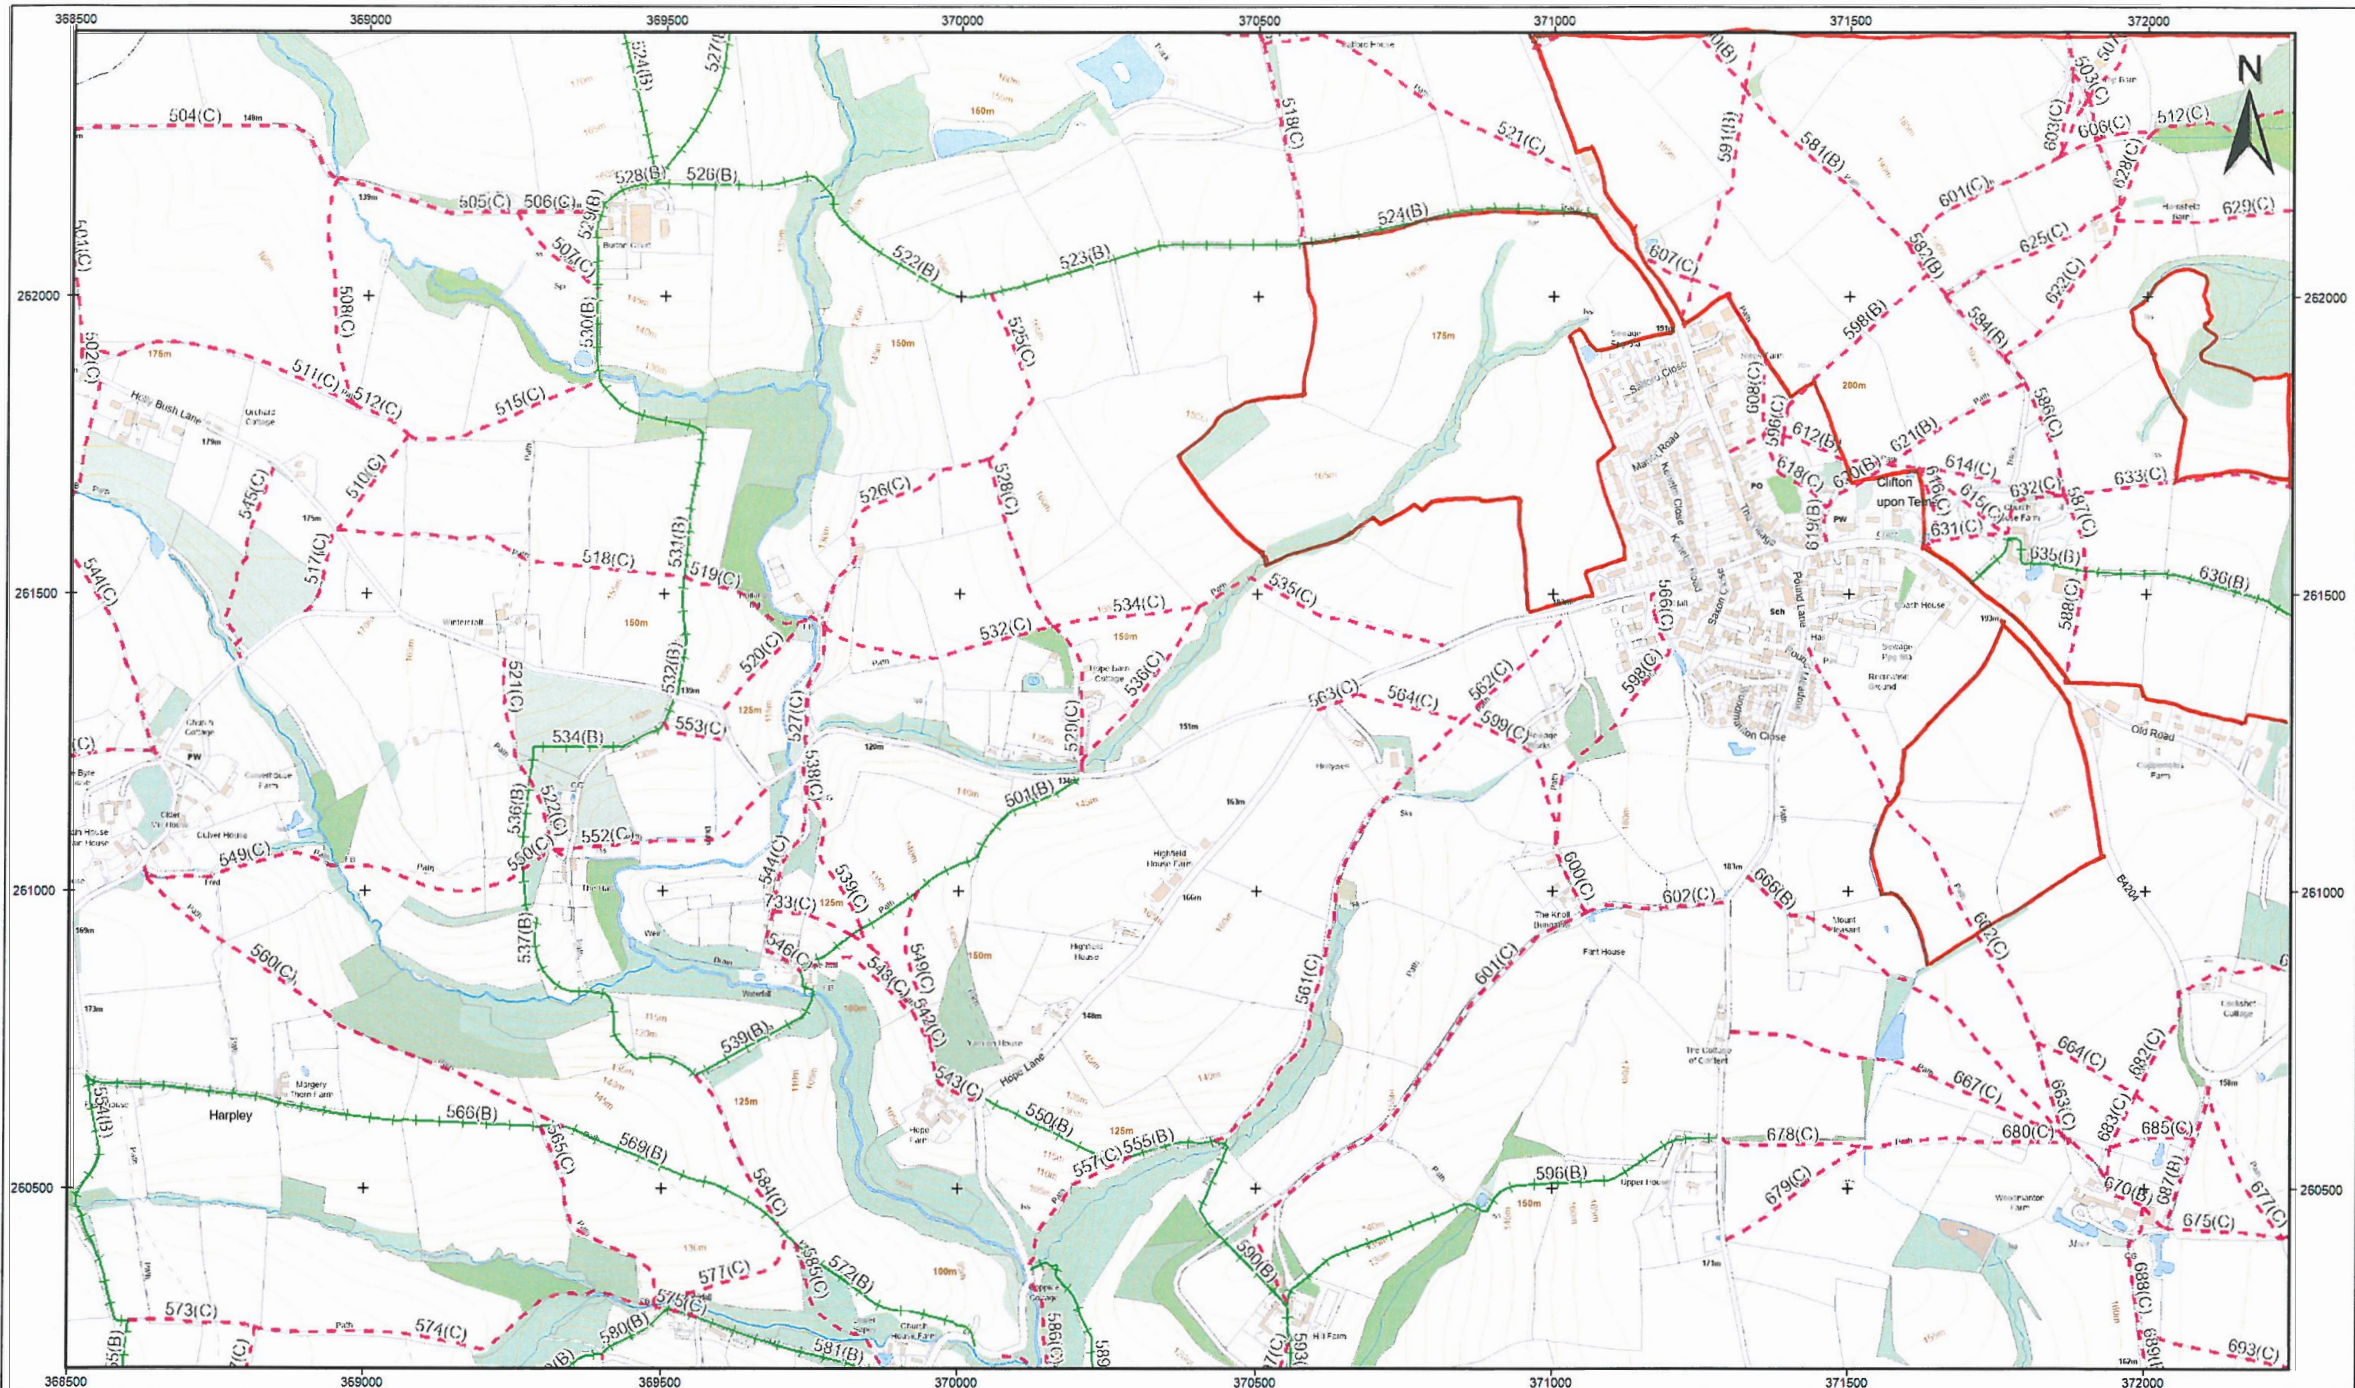

© Crown copyright and database rights 2023
 Ordnance Survey AC0000809204.

Indicative Scale: 1:10,000

Date Printed: 21/9/2023

worcestershire
 county council

Countryside Service
 Worcester Woods Country Park
 Wildwood Drive
 Worcester
 WR5 2LG

© Crown copyright and database rights 2023
 Ordnance Survey AC0000809204.

Indicative Scale: 1:10,000

Date Printed: 21/9/2023

0 0.1 0.5 1 Km

worcestershire
 county council

Countryside Service
 Worcester Woods Country Park
 Wildwood Drive
 Worcester
 WR5 2LG