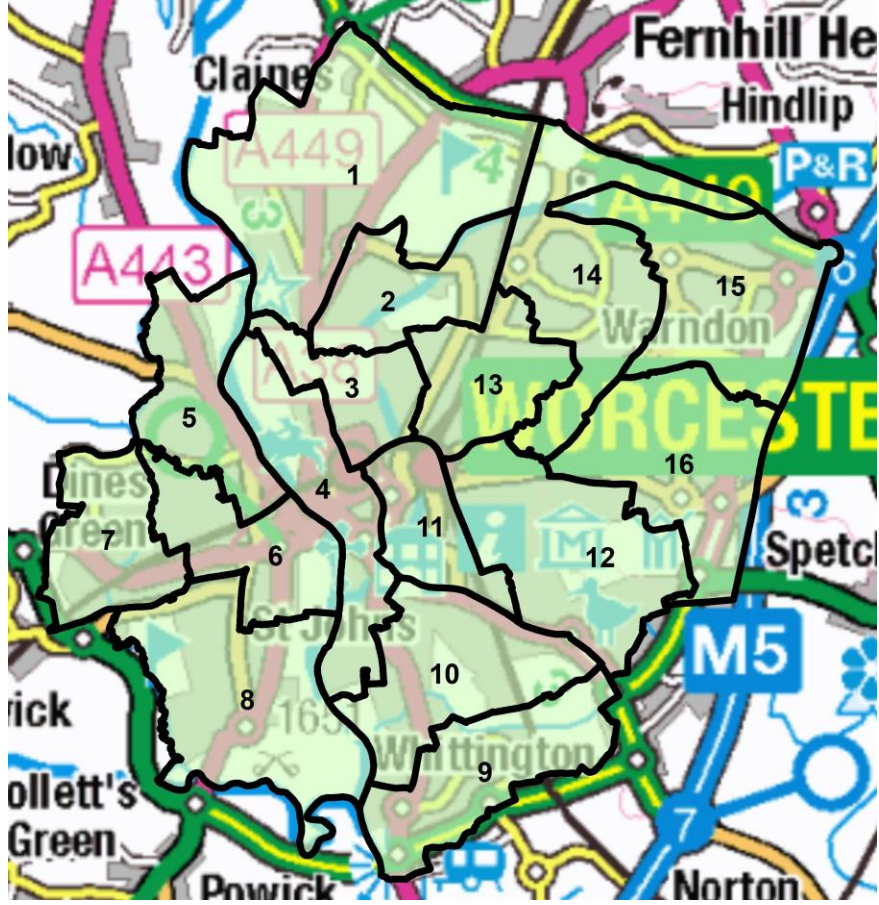

Worcester District

Worcester is the smallest district of Worcestershire located in the centre of the county.

The district is enveloped by Malvern Hills district to the west and Wychavon district to the east.

The district comprises sixteen wards which cover the built-up areas of Worcester City and its suburbs.

Worcester had a population of 106,671 mid-2023 (NOMIS,2024). In Summer 2025 there were 3,868 known 0- to 4-year-old children living in the Worcester district registered with a Worcestershire GP.

Sufficiency within each ward

Sufficiency within the local community

Wards in order of ID number	1	Claines	2	St Stephen	3	Arboretum	4	Cathedral	5	St Clement	6	St John's
	7	Dines Green and Grove Farm	8	Lower Wick and Pitmaston	9	St Peter's Parish	10	Battenhall	11	Fort Royal	12	Nunnery
	13	Rainbow Hill	14	Warndon and Elbury Park	15	St Nicholas	16	Leopard Hill				

Worcester – Sufficiency of funded provision for 2-year-olds

Insufficient
 Sufficient

Sufficiency within each ward

Sufficiency within the local community

Wards in order of ID number	1	Claines	2	St Stephen	3	Arboretum	4	Cathedral	5	St Clement	6	St John's
	7	Dines Green and Grove Farm	8	Lower Wick and Pitmaston	9	St Peter's Parish	10	Battenhall	11	Fort Royal	12	Nunnery
	13	Rainbow Hill	14	Warndon and Elbury Park	15	St Nicholas	16	Leopard Hill				