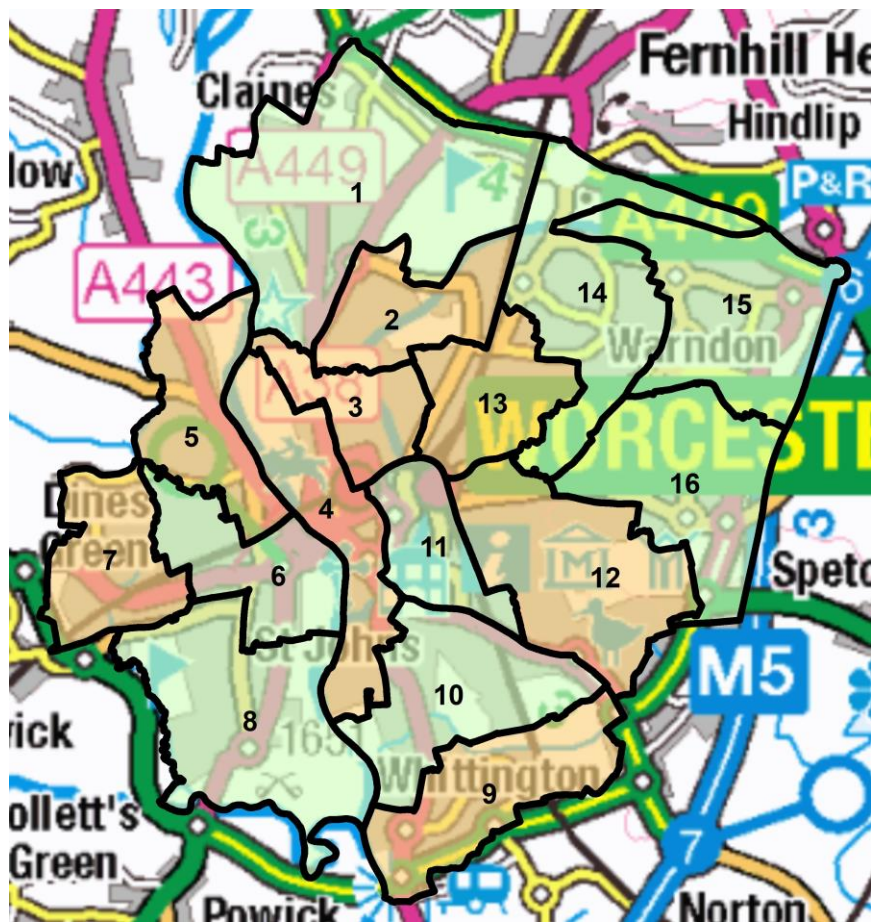

The district comprises sixteen wards which cover the built-up areas of Worcester City and its suburbs.

Worcester had a population of 106,671 mid-2023 (NOMIS,2024). In Summer 2025 there were 3,868 known 0- to 4-year-old children living in the Worcester district registered with a Worcestershire GP.

Sufficiency within each ward

Sufficiency within the local community

Wards in order of ID number	1	Claines	2	St Stephen	3	Arboretum	4	Cathedral	5	St Clement	6	St John's
	7	Dines Green and Grove Farm	8	Lower Wick and Pitmaston	9	St Peter's Parish	10	Battenhall	11	Fort Royal	12	Nunnery
	13	Rainbow Hill	14	Warndon and Elbury Park	15	St Nicholas	16	Leopard Hill				

Worcester – Sufficiency of funded provision for 2-year-olds

Insufficient
 Sufficient

Sufficiency within each ward

Sufficiency within the local community

Wards in order of ID number	1	Claines	2	St Stephen	3	Arboretum	4	Cathedral	5	St Clement	6	St John's
	7	Dines Green and Grove Farm	8	Lower Wick and Pitmaston	9	St Peter's Parish	10	Battenhall	11	Fort Royal	12	Nunnery
	13	Rainbow Hill	14	Warndon and Elbury Park	15	St Nicholas	16	Leopard Hill				

Worcester – Sufficiency of funded provision for 3- to 4-year-olds

Insufficient
 Sufficient

Sufficiency within each ward

Sufficiency within the local community

Wards in order of ID number	1	Claines	2	St Stephen	3	Arboretum	4	Cathedral	5	St Clement	6	St John's
	7	Dines Green and Grove Farm	8	Lower Wick and Pitmaston	9	St Peter's Parish	10	Battenhall	11	Fort Royal	12	Nunnery
	13	Rainbow Hill	14	Warndon and Elbury Park	15	St Nicholas	16	Leopard Hill				