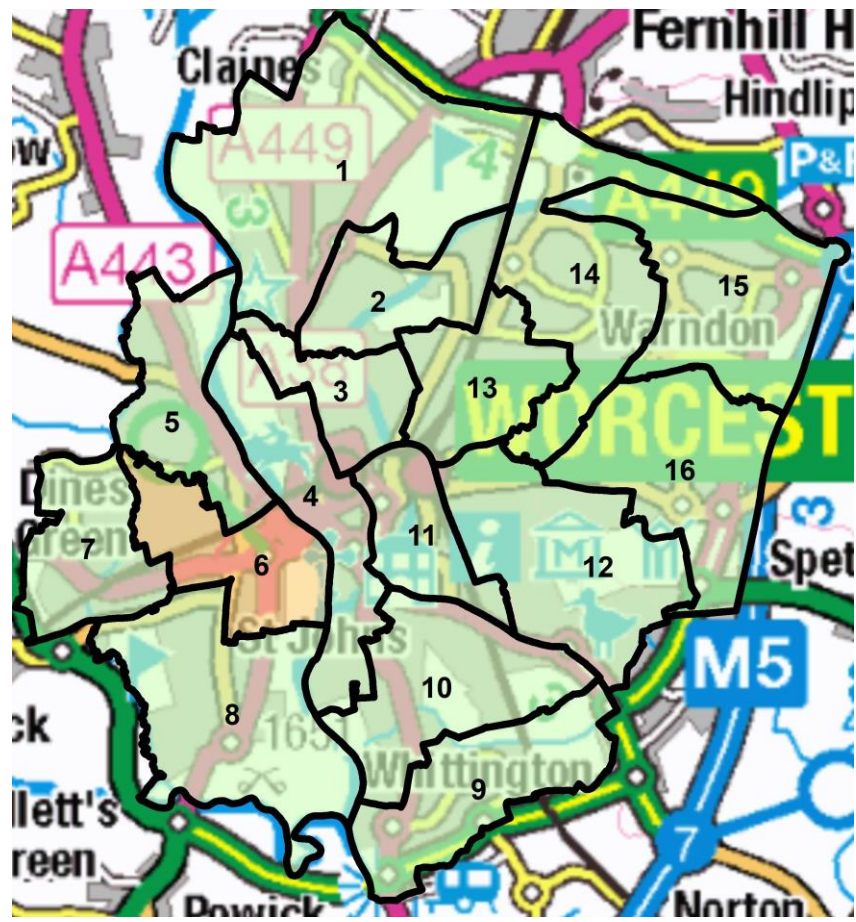

Sufficiency within the local community

Wards in order of ID number	1	Claines	2	St Stephen	3	Arboretum	4	Cathedral	5	St Clement	6	St John's
	7	Dines Green and Grove Farm	8	Lower Wick and Pitmaston	9	St Peter's Parish	10	Battenhall	11	Fort Royal	12	Nunnery
	13	Rainbow Hill	14	Warndon and Elbury Park	15	St Nicholas	16	Leopard Hill