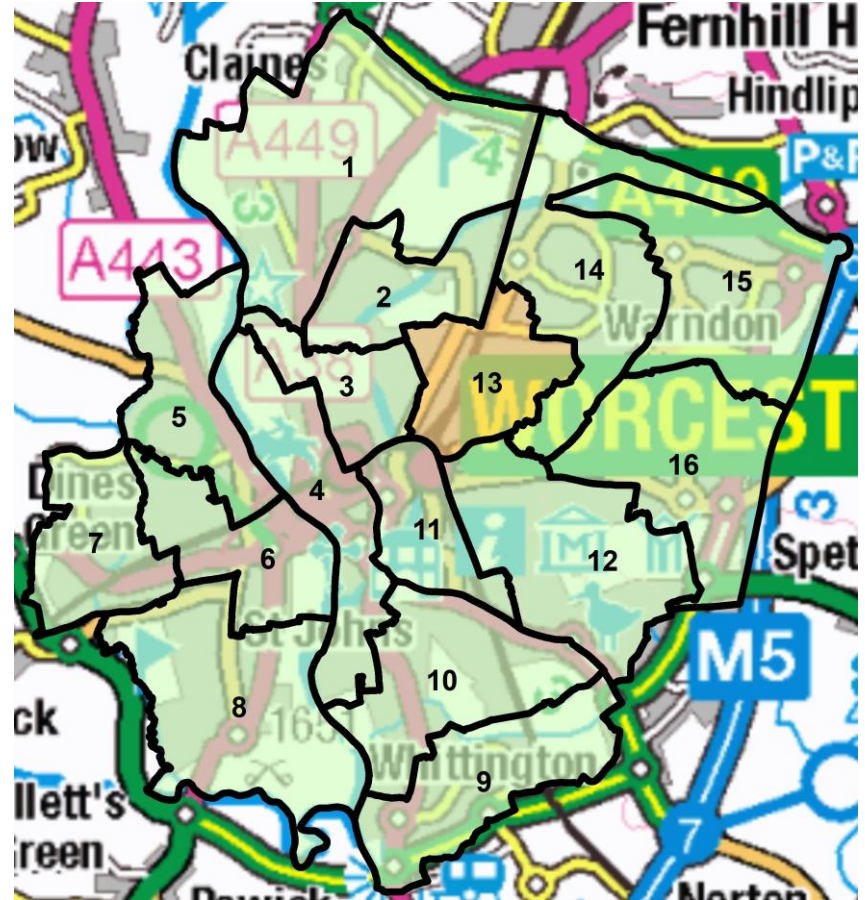

Worcester District

Worcester is the smallest district of Worcestershire located in the centre of the county.

The district is enveloped by Malvern Hills district to the west and Wychavon district to the east.

The district comprises sixteen wards which cover the built-up areas of Worcester City and its suburbs.

Worcester had a population of 106,671 mid-2023 (NOMIS,2024). In Summer 2025 there were 3,868 known 0- to 4-year-old children living in the Worcester district registered with a Worcestershire GP.

Within the district there are 70 Nursery Education Funded Early Years providers.

Number of providers by type:

Provider Type	Total
School Run	14
Childminder	34
Group-based	22
Total	70

Worcester – Sufficiency of funded provision for under 2-year-olds

Sufficiency within each ward

Sufficiency within the local community

Wards in order of ID number	1	Claines	2	St Stephen	3	Arboretum	4	Cathedral	5	St Clement	6	St John's
	7	Dines Green and Grove Farm	8	Lower Wick and Pitmaston	9	St Peter's Parish	10	Battenhall	11	Fort Royal	12	Nunnery
	13	Rainbow Hill	14	Warndon and Elbury Park	15	St Nicholas	16	Leopard Hill				