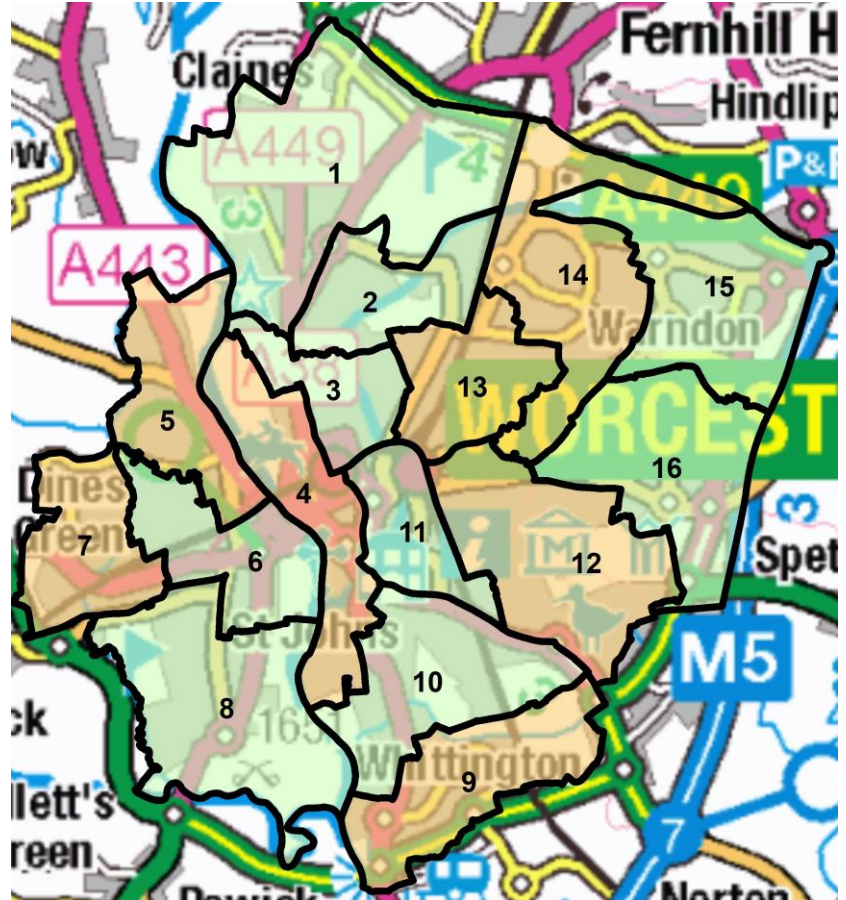

Worcester District

Worcester is the smallest district of Worcestershire located in the centre of the county.

The district is enveloped by Malvern Hills district to the west and Wychavon district to the east.

The district comprises sixteen wards which cover the built-up areas of Worcester City and its suburbs.

Worcester had a population of 106,671 mid-2023 (NOMIS,2024). In Summer 2025 there were 3,868 known 0- to 4-year-old children living in the Worcester district registered with a Worcestershire GP.

Within the district there are 70 Nursery Education Funded Early Years providers.

Number of providers by type:

Provider Type	Total
School Run	14
Childminder	34
Group-based	22
Total	70

Worcester – Sufficiency of funded provision for under 2-year-olds

Sufficiency within each ward

Sufficiency within the local community

Wards in order of ID number	1	Claines	2	St Stephen	3	Arboretum	4	Cathedral	5	St Clement	6	St John's
	7	Dines Green and Grove Farm	8	Lower Wick and Pitmaston	9	St Peter's Parish	10	Battenhall	11	Fort Royal	12	Nunnery
	13	Rainbow Hill	14	Warndon and Elbury Park	15	St Nicholas	16	Leopard Hill				