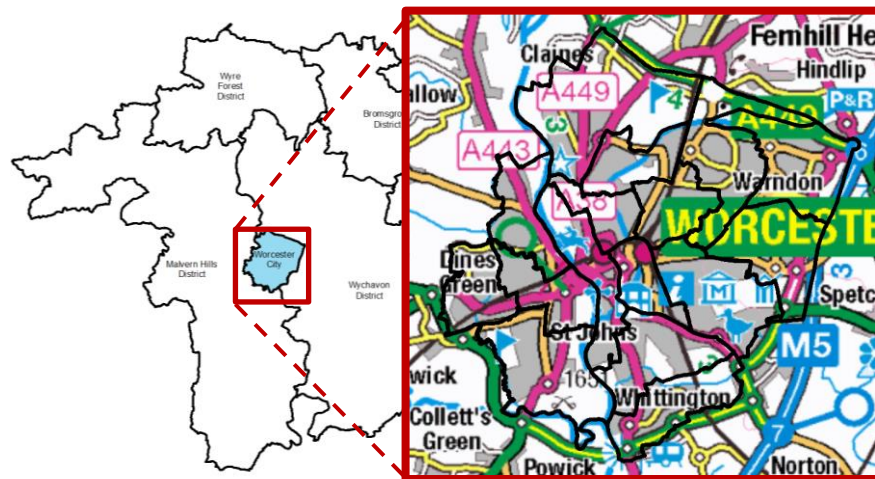

Worcester District

Worcester is the smallest district of Worcestershire located in the centre of the county.

The district is enveloped by Malvern Hills district to the west and Wychavon district to the east.

The district comprises sixteen wards which cover the built-up areas of Worcester City and its suburbs.

Worcester had a population of 106,671 mid-2023 (NOMIS,2024). In Summer 2025 there were 3,868 known 0- to 4-year-old children living in the Worcester district registered with a Worcestershire GP.

Known Children data Summer 2025

Under 2s	2-year-olds	3- to 4-year-olds
1,230	1,026	1,612

In 2023, 22.6% of children in Worcester were living in relative low-income families (Worcestershire JSNA Summary, 2024). In the 2025 Summer Term, of the 1,026 2-year-olds living in the district, 20% are eligible for funded places for 2-year-old entitlement for disadvantaged children in Worcester.

Within the district there are 70 Nursery Education Funded Early Years providers.

Number of providers by type:

Provider Type	Total
School Run	14
Childminder	34
Group-based	22
Total	70