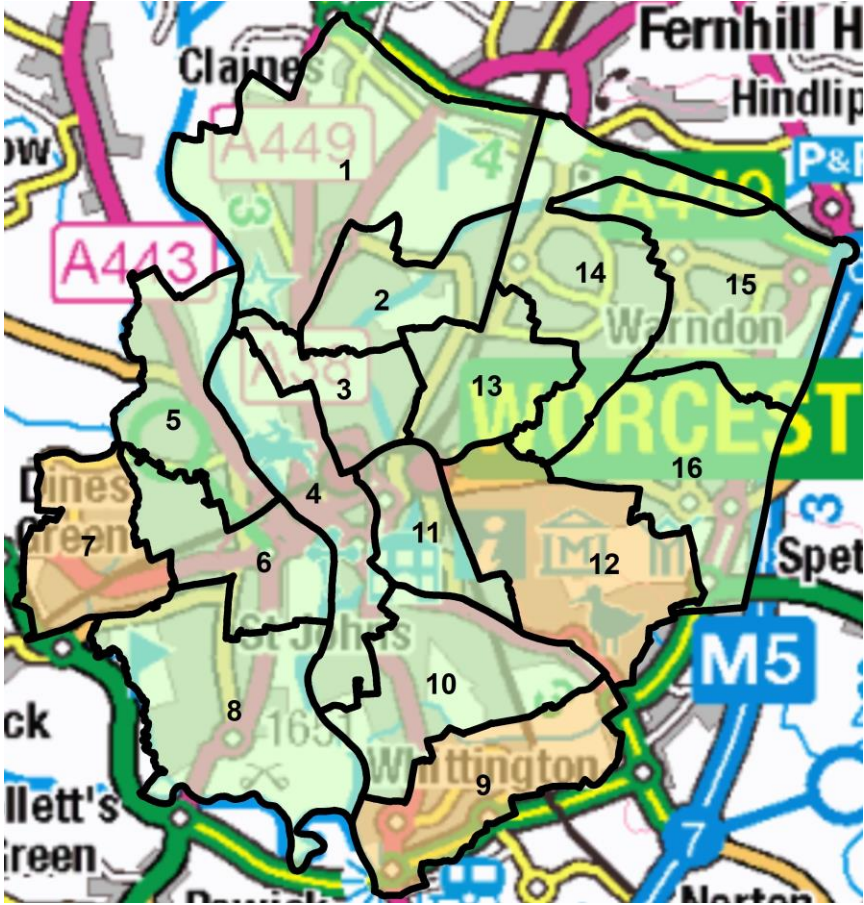

Worcester District

Worcester is the smallest district of Worcestershire located in the centre of the county.

The district is enveloped by Malvern Hills district to the west and Wychavon district to the east.

The district comprises sixteen wards which cover the built-up areas of Worcester City and its suburbs.

Worcester had a population of 106,671 mid-2023 (NOMIS,2024). In Summer 2025 there were 3,868 known 0- to 4-year-old children living in the Worcester district registered with a Worcestershire GP.

Sufficiency within each ward

Sufficiency within the local community

Wards in order of ID number	1	Claines	2	St Stephen	3	Arboretum	4	Cathedral	5	St Clement	6	St John's
	7	Dines Green and Grove Farm	8	Lower Wick and Pitmaston	9	St Peter's Parish	10	Battenhall	11	Fort Royal	12	Nunnery
	13	Rainbow Hill	14	Warndon and Elbury Park	15	St Nicholas	16	Leopard Hill				

Worcester – Sufficiency of funded provision for 2-year-olds

Insufficient
 Sufficient

Sufficiency within each ward

Sufficiency within the local community

Wards in order of ID number	1	Claines	2	St Stephen	3	Arboretum	4	Cathedral	5	St Clement	6	St John's
	7	Dines Green and Grove Farm	8	Lower Wick and Pitmaston	9	St Peter's Parish	10	Battenhall	11	Fort Royal	12	Nunnery
	13	Rainbow Hill	14	Warndon and Elbury Park	15	St Nicholas	16	Leopard Hill				