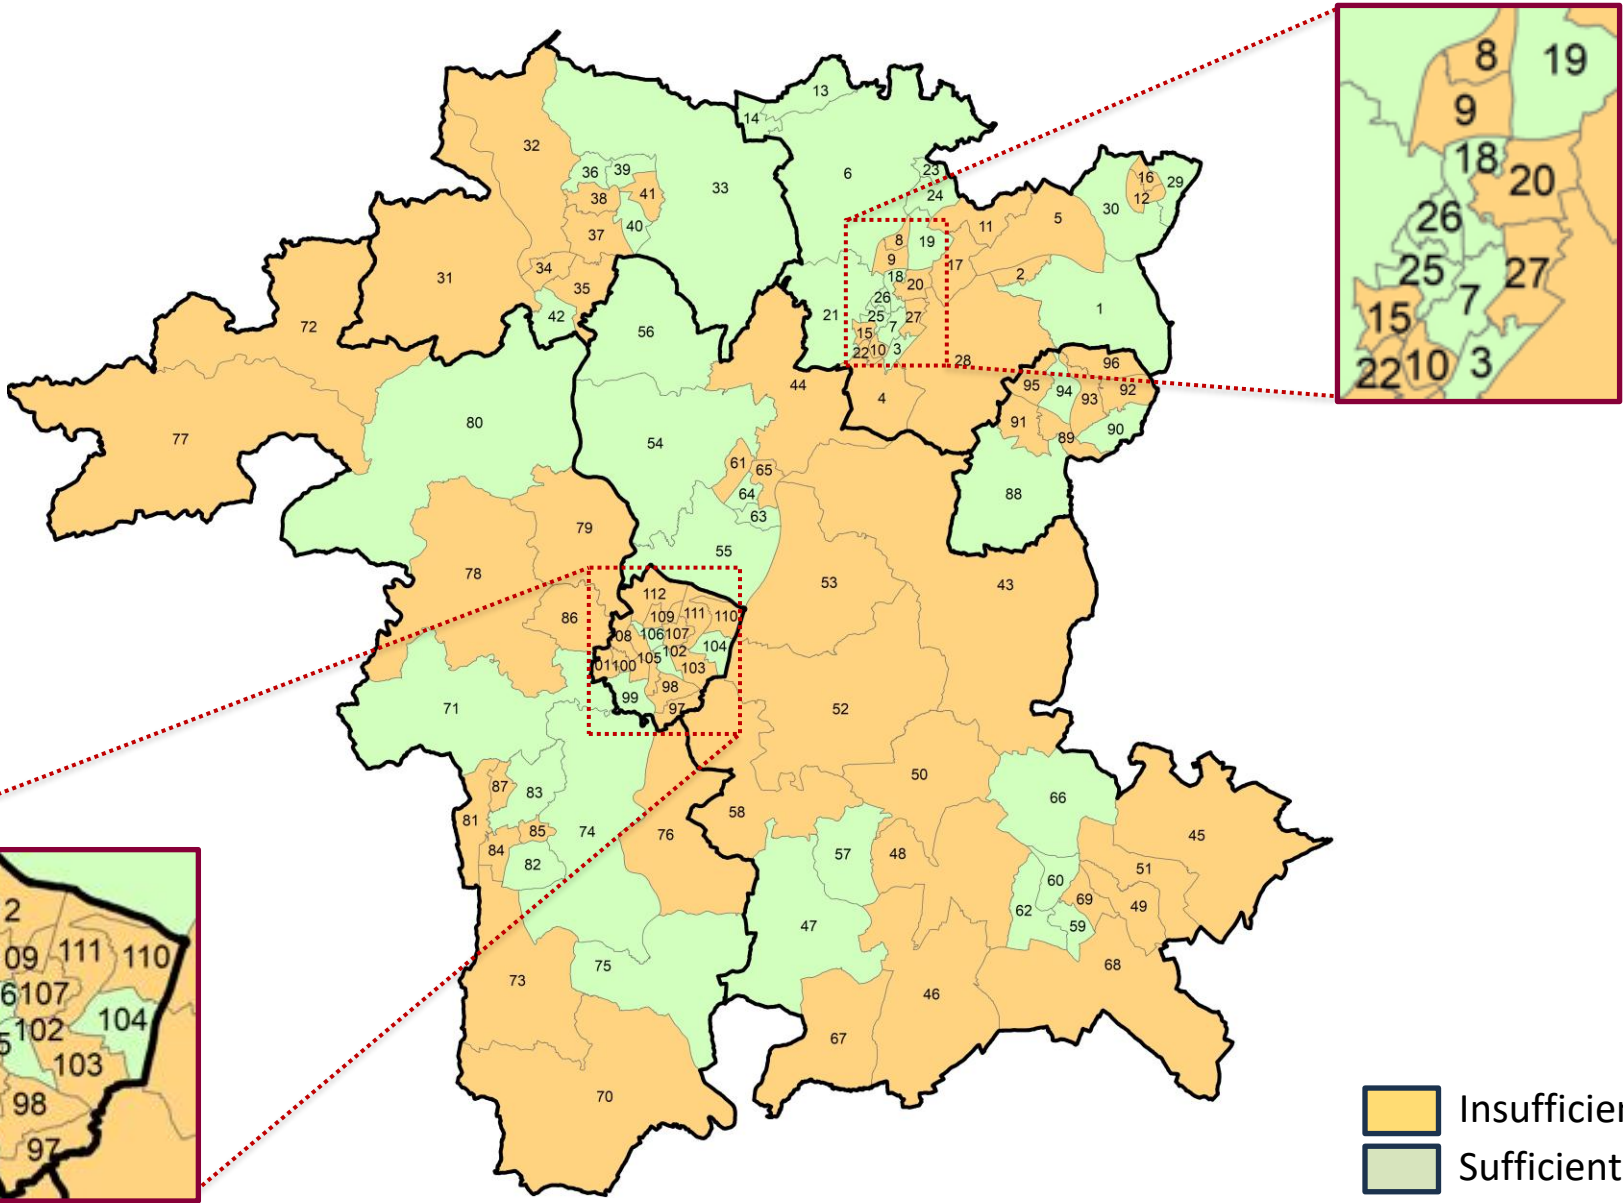

Ward Names

Malvern Hills District Wards in order of ID number	70	Longdon	71	Alfrick, Leigh & Rushwick	72	Lindridge	73	Castlemorton, Welland & Wells	74	Powick & the Hanleys
	75	Upton & Ripple	76	Kempsey	77	Tenbury	78	Martley	79	Hallow & Holt
	80	Baldwin	81	West	82	Barnards Green	83	Link	84	Great Malvern
	85	Pickersleigh	86	Broadheath	87	Upper Howsell				
Redditch District Wards in order of ID number	88	Astwood Bank & Feckenham	89	Headless Cross & Oakenshaw	90	Matchborough & Woodrow	91	Webheath & Callow Hill	92	Winyates
	93	Greenlands & Lakeside	94	Central	95	Batchley & Brockhill	96	North		
Worcester District Wards in order of ID number	97	St Peter's Parish	98	Battenhall Ward	99	Lower Wick & Pitmaston	100	St John's Ward	101	Dines Green & Grove Farm Ward
	102	Fort Royal Ward	103	Nunnery Ward	104	Leopard Hill Ward	105	Cathedral Ward	106	Arboretum Ward
	107	Rainbow Hill Ward	108	St Clement Ward	109	St Stephen Ward	110	St Nicholas Ward	111	Warndon & Elbury Park Ward
	112	Claines Ward								

Sufficiency of funded provision within each ward for eligible under 2- year-olds