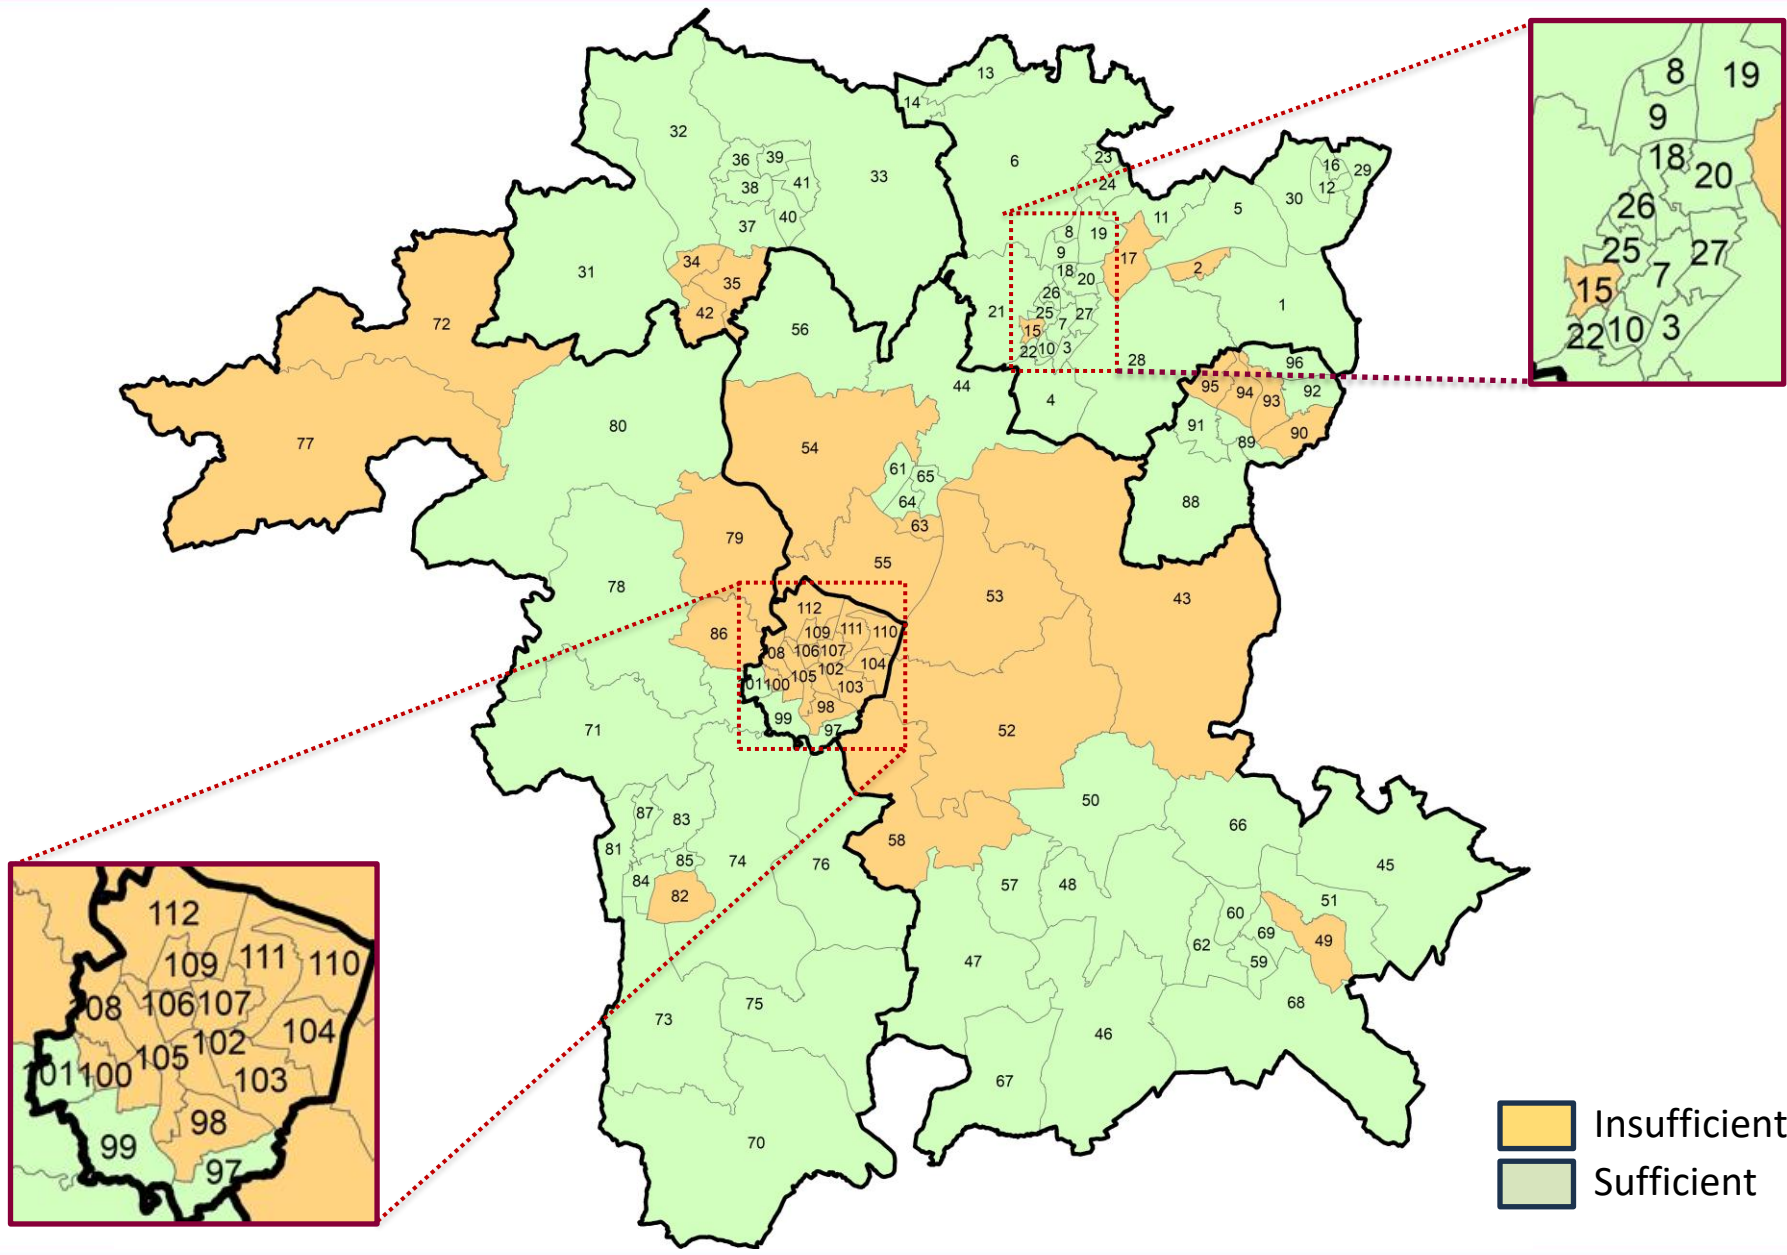

Sufficiency of funded provision within the local community for eligible under 2-year-olds