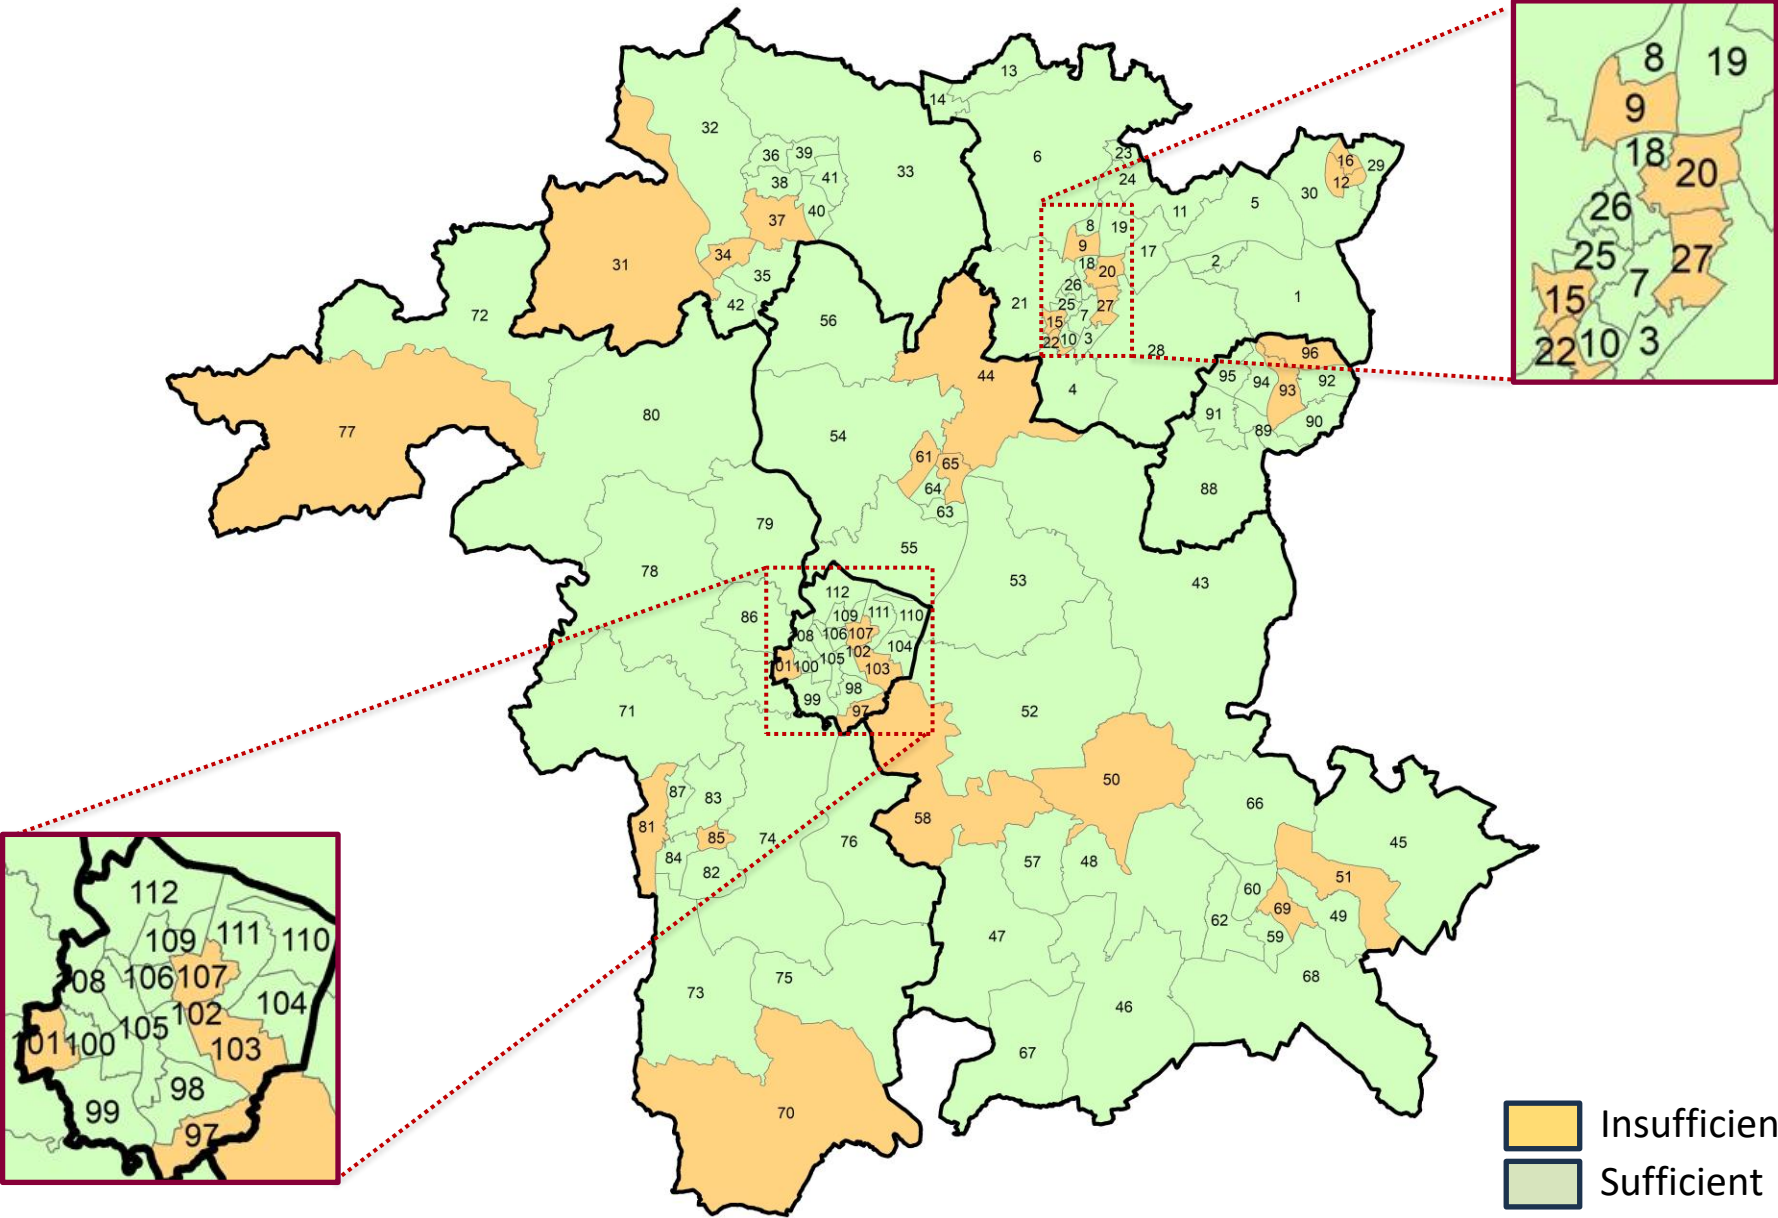

Date: 18th March 2026

Document Location: www.worcestershire.gov.uk

Contact: spp@worcestershire.gov.uk

Ward Names

Bromsgrove District Wards in order of ID number	1	Alvechurch South	2	Alvechurch Village	3	Aston Fields	4	Avoncroft	5	Barnt Green and Hopwood
	6	Belbroughton and Romsley	7	Bromsgrove Central	8	Catshill North	9	Catshill South	10	Charford
	11	Cofton	12	Drakes Cross	13	Hagley East	14	Hagley West	15	Hill Top
	16	Hollywood	17	Lickey Hills	18	Lowes Hill	19	Marlbrook	20	Norton
	21	Perryfields	22	Rock Hill	23	Rubery North	24	Rubery South	25	Sanders Park
	26	Sidemoor	27	Slideslow	28	Tardebigge	29	Wythall East	30	Wythall West
Wyre Forest Rural District Wards in order of ID number	31	Bewdley and Rock	32	Wribbenhall and Arley	33	Wyre Forest Rural	34	Lickhill	35	Mitton
	36	Franche and Habberley South	37	Foley Park and Hoobrook	38	Blakebrook and Habberley South	39	Broadwaters	40	Aggborough and Spennells
	41	Offmore and Comberton	42	Areley Kings and Riverside						
Wychavon District Wards in order of ID number	43	Inkberrow	44	Dodderhill	45	Honeyborne Pebworth & the Littletons	46	Bredon Hill	47	Eckington
	48	Fladbury	49	Badsey & Aldington	50	Pinvin	51	Bretforton & Offenham	52	Upton Snodsbury
	53	Bowbrook	54	Ombersley	55	North Claines & Salwarpe	56	Hartlebury	57	Pershore
	58	Drakes Broughton Norton & Whittington	59	Evesham South	60	Evesham North	61	Droitwich West	62	Hampton
	63	Droitwich South East	64	Droitwich South West	65	Droitwich East	66	Harvington & Norton	67	Bredon
	68	Broadway Sedgeberrow & Childswickham	69	Bengeworth						

Sufficiency of funded provision within each ward for eligible under 2- year-olds

Sufficiency of funded provision within the local community for eligible under 2-year-olds

Sufficiency of funded provision within each ward for eligible 2- year-olds