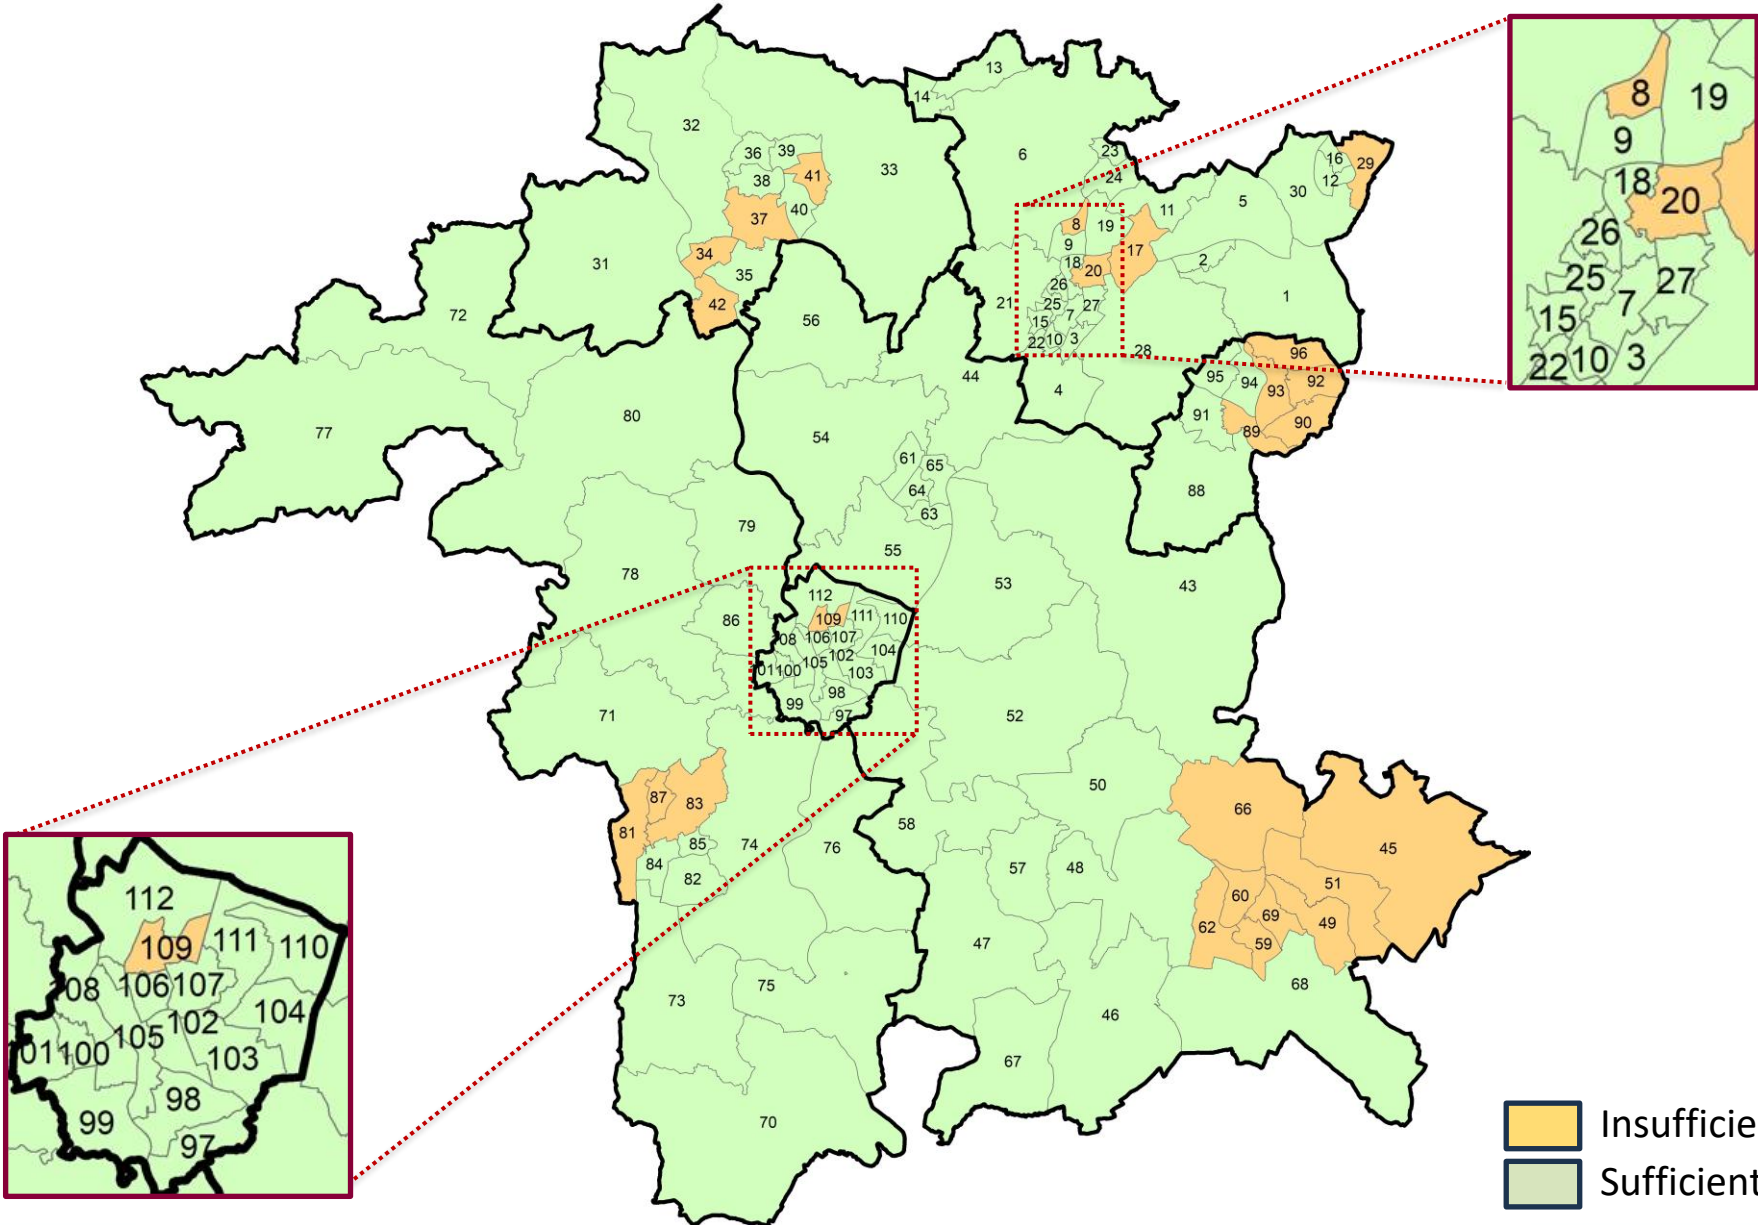

Date: 18th March 2026

Document Location: www.worcestershire.gov.uk

Contact: spp@worcestershire.gov.uk

Ward Names

Bromsgrove District Wards in order of ID number	1	Alvechurch South	2	Alvechurch Village	3	Aston Fields	4	Avoncroft	5	Barnt Green and Hopwood
	6	Belbroughton and Romsley	7	Bromsgrove Central	8	Catshill North	9	Catshill South	10	Charford
	11	Cofton	12	Drakes Cross	13	Hagley East	14	Hagley West	15	Hill Top
	16	Hollywood	17	Lickey Hills	18	Lowes Hill	19	Marlbrook	20	Norton
	21	Perryfields	22	Rock Hill	23	Rubery North	24	Rubery South	25	Sanders Park
	26	Sidemoor	27	Slideslow	28	Tardebigge	29	Wythall East	30	Wythall West
Wyre Forest Rural District Wards in order of ID number	31	Bewdley and Rock	32	Wribbenhall and Arley	33	Wyre Forest Rural	34	Lickhill	35	Mitton
	36	Franche and Habberley South	37	Foley Park and Hoobrook	38	Blakebrook and Habberley South	39	Broadwaters	40	Aggborough and Spennells
	41	Offmore and Comberton	42	Areley Kings and Riverside						
Wychavon District Wards in order of ID number	43	Inkberrow	44	Dodderhill	45	Honeyborne Pebworth & the Littletons	46	Bredon Hill	47	Eckington
	48	Fladbury	49	Badsey & Aldington	50	Pinvin	51	Bretforton & Offenham	52	Upton Snodsbury
	53	Bowbrook	54	Ombersley	55	North Claines & Salwarpe	56	Hartlebury	57	Pershore
	58	Drakes Broughton Norton & Whittington	59	Evesham South	60	Evesham North	61	Droitwich West	62	Hampton
	63	Droitwich South East	64	Droitwich South West	65	Droitwich East	66	Harvington & Norton	67	Bredon
	68	Broadway Sedgeberrow & Childswickham	69	Bengeworth						

Sufficiency of funded provision within the local community for eligible 2-year-olds

Sufficiency of funded provision within each ward for eligible 3- to 4-year-olds

Insufficient
Sufficient

Sufficiency of funded provision within the local community for eligible 3- to 4-year-olds